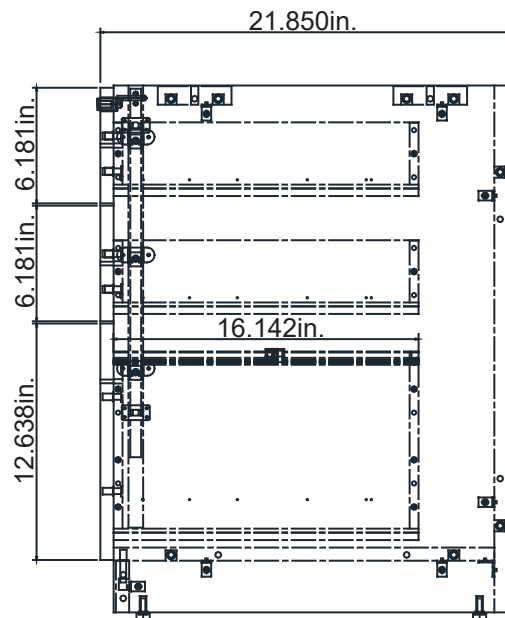

Product Name	At Work- 66x30 Rectangle Desk Shell
MFG Code	CFD

At Work- Box/Box/File Under Desk Pedestal

Dimensions

Product Name	At Work- Box/Box/File Under Desk Pedestal
MFG Code	CFD

Product Name	At Work- File/File Under Desk Ped
MFG Code	CFD