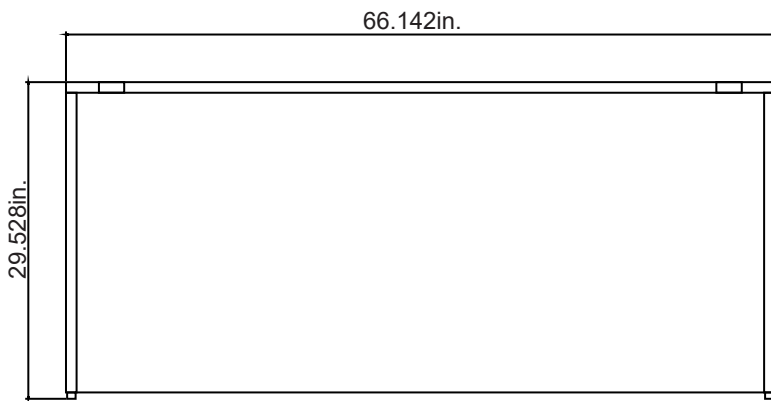

Product Name	At Work- 66x30 Rectangle Desk Shell
MFG Code	CFD

At Work- Box/Box/File Under Desk Pedestal

Dimensions

Product Name	At Work- Box/Box/File Under Desk Pedestal
MFG Code	CFD

Product Name	At Work- File/File Under Desk Ped
MFG Code	CFD