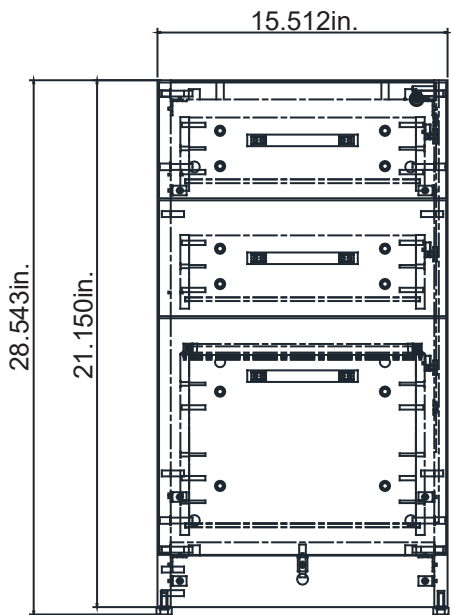

Product Name	At Work- 66x30 Rectangle Desk Shell
MFG Code	CFD

At Work- Box/Box/File Under Desk Pedestal

Dimensions

Product Name	At Work- Box/Box/File Under Desk Pedestal
MFG Code	CFD

Product Name	At Work- File/File Under Desk Ped
MFG Code	CFD