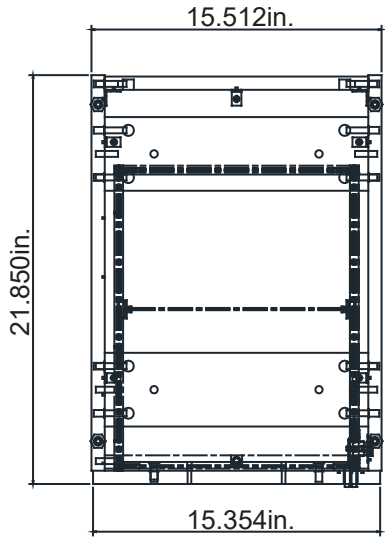

Product Name	At Work- 66x30 Rectangle Desk Shell
MFG Code	CFD

At Work- Box/Box/File Under Desk Pedestal

Dimensions

Product Name	At Work- Box/Box/File Under Desk Pedestal
MFG Code	CFD

Product Name	At Work- File/File Under Desk Ped
MFG Code	CFD