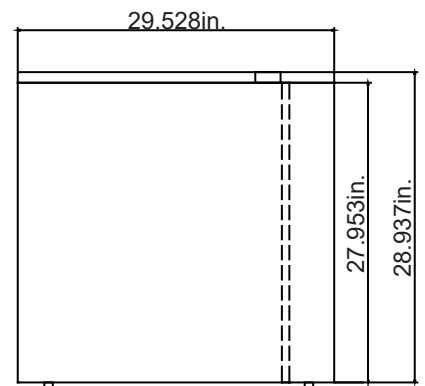

Product Name	At Work- 66x30 Rectangle Desk Shell
MFG Code	CFD

At Work- Box/Box/File Under Desk Pedestal

Dimensions

Product Name	At Work- Box/Box/File Under Desk Pedestal
MFG Code	CFD

Product Name	At Work- File/File Under Desk Ped
MFG Code	CFD