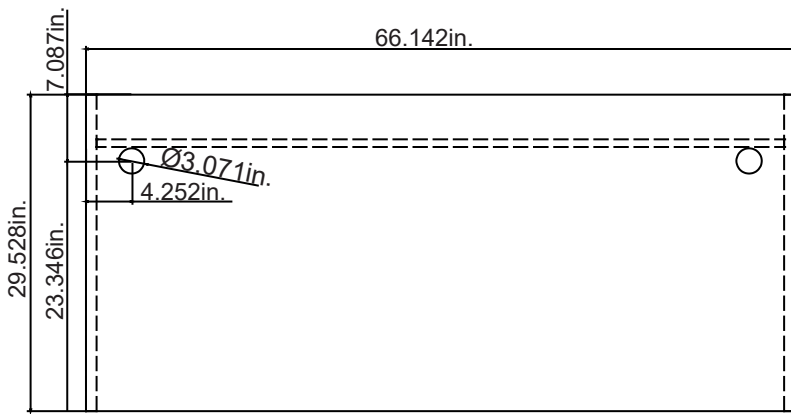

Product Name	At Work- 66x30 Rectangle Desk Shell
MFG Code	CFD

At Work- Box/Box/File Under Desk Pedestal

Dimensions

Product Name	At Work- Box/Box/File Under Desk Pedestal
MFG Code	CFD

Product Name	At Work- File/File Under Desk Ped
MFG Code	CFD