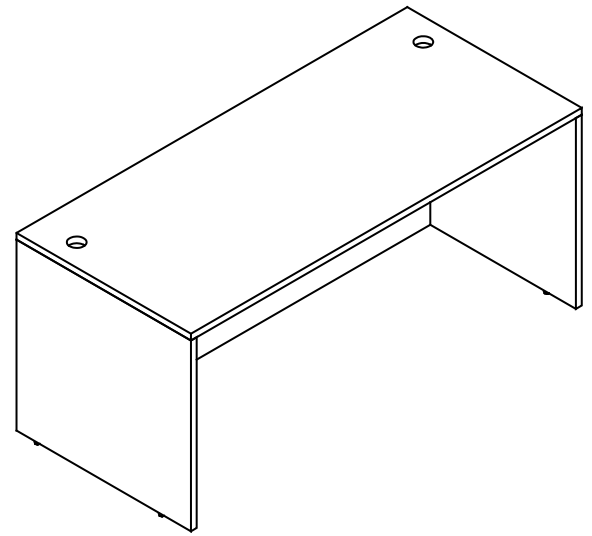

Product Name	At Work- 66x30 Rectangle Desk Shell
MFG Code	CFD

At Work- Box/Box/File Under Desk Pedestal

Dimensions

Product Name	At Work- Box/Box/File Under Desk Pedestal
MFG Code	CFD

Product Name	At Work- File/File Under Desk Ped
MFG Code	CFD