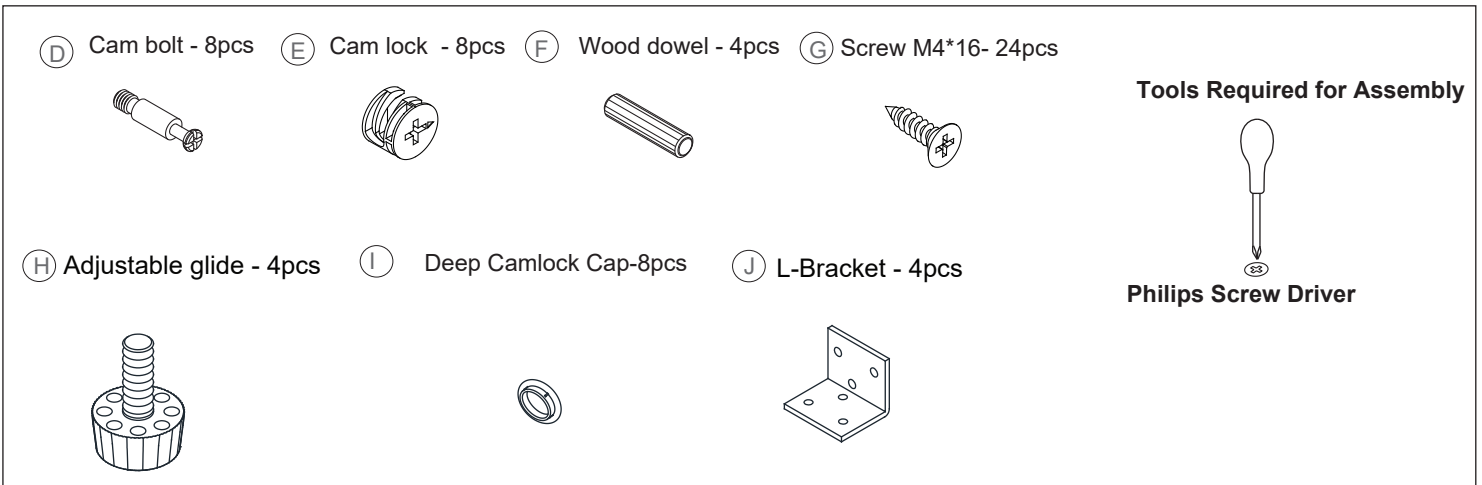

At Work- 42" Round Table Assembly Instructions

COMPONENTS

HARDWARE & TOOLS

INSTRUCTIONS

At Work- 42" Round Table

Assembly Instructions

INSTRUCTIONS

STEP 2

STEP 3

STEP 4