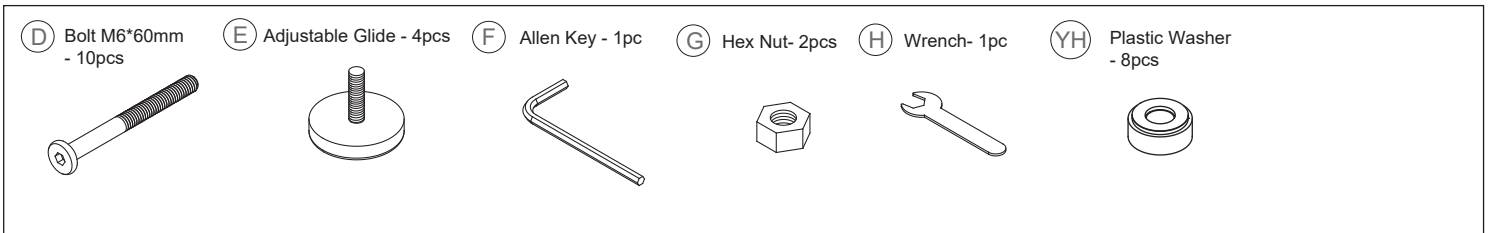

HARDWARE & TOOLS