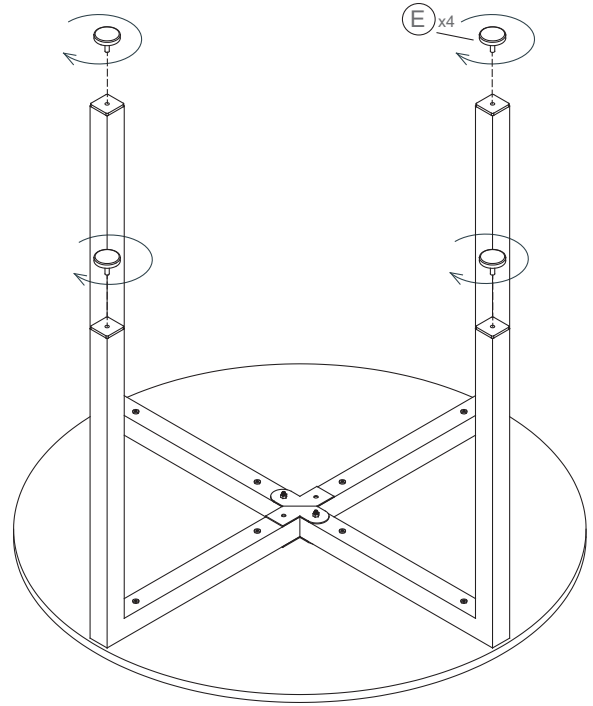

### STEP 2

Peel off the film of (YH) Washers

Stick washers within metal rings on the frame, assuring that holes line up.

# At Work- 42" Round Conference Table

Assembly Instructions

## INSTRUCTIONS

STEP 3

STEP 4

COMPLETED