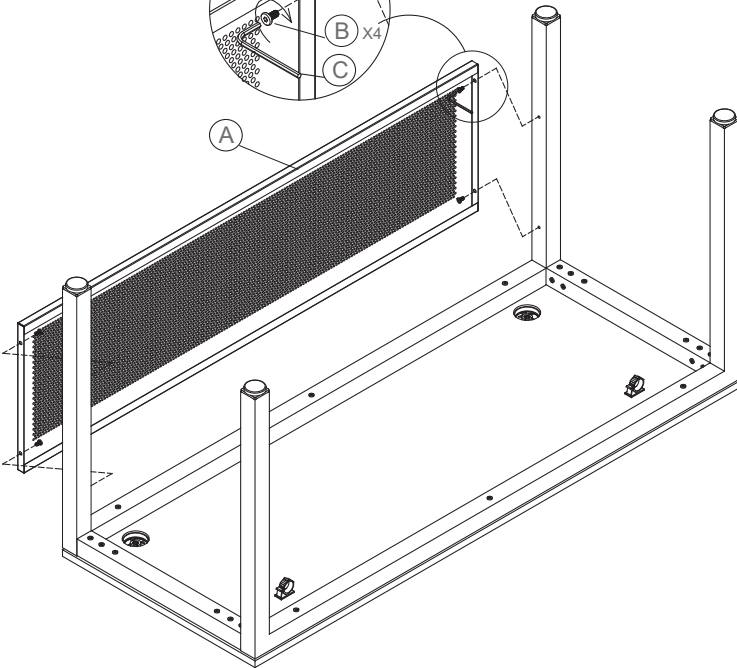

INSTRUCTIONS

STEP 1