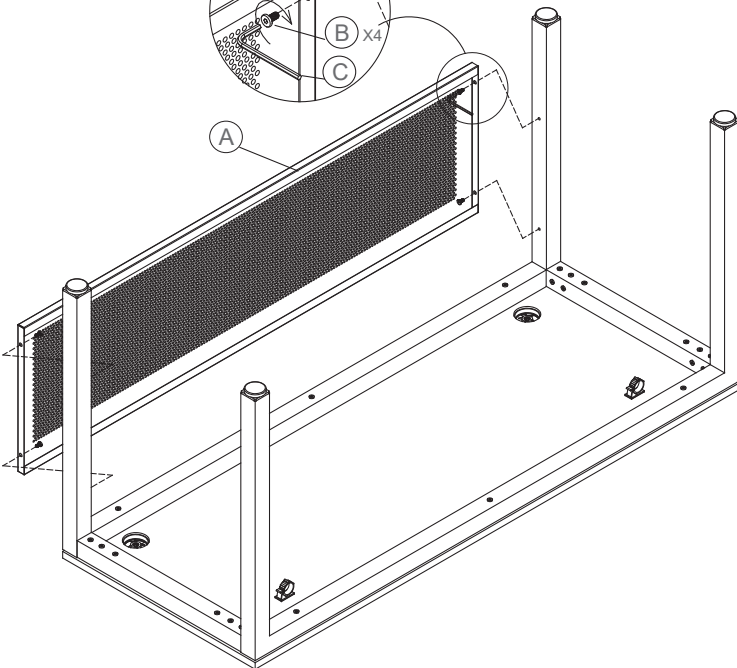

INSTRUCTIONS

STEP 1