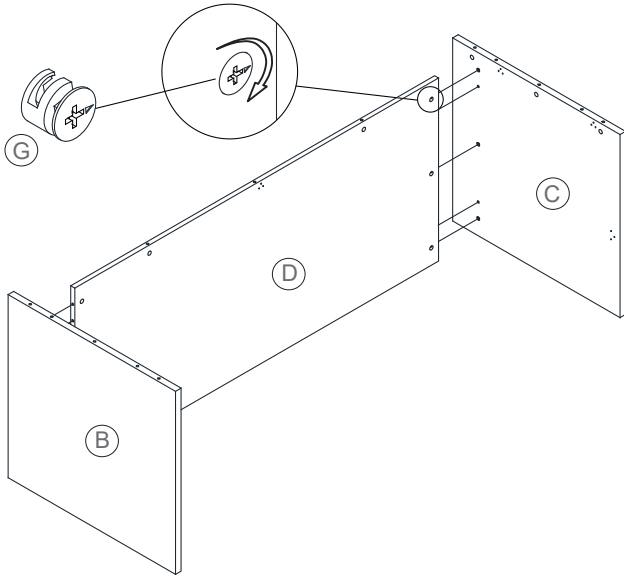

At Work- 72x36 Rectangle Desk Shell

Assembly Instructions

COMPONENTS

HARDWARE & TOOLS

INSTRUCTIONS

At Work- 72x36 Rectangle Desk Shell

Assembly Instructions

INSTRUCTIONS

STEP 2

STEP 3

STEP 4

At Work- 72x36 Rectangle Desk Shell

Assembly Instructions

INSTRUCTIONS

STEP 5

COMPLETED