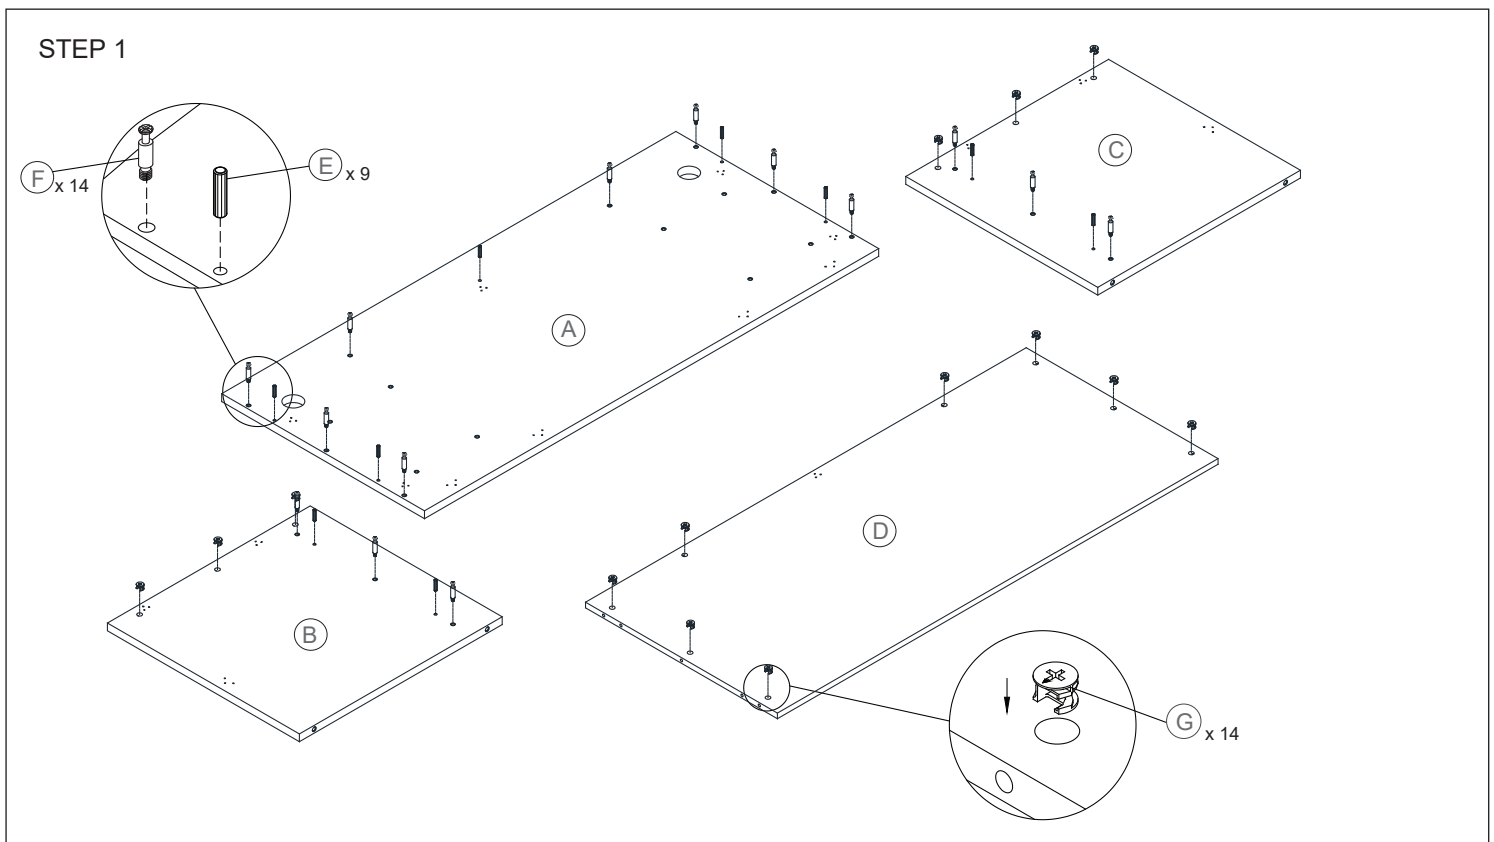

At Work- 72x36 Rectangle Desk Shell

Assembly Instructions

COMPONENTS

HARDWARE & TOOLS

INSTRUCTIONS

At Work- 72x36 Rectangle Desk Shell

Assembly Instructions

INSTRUCTIONS

STEP 2

STEP 3

STEP 4

At Work- 72x36 Rectangle Desk Shell

Assembly Instructions

INSTRUCTIONS

STEP 5

COMPLETED