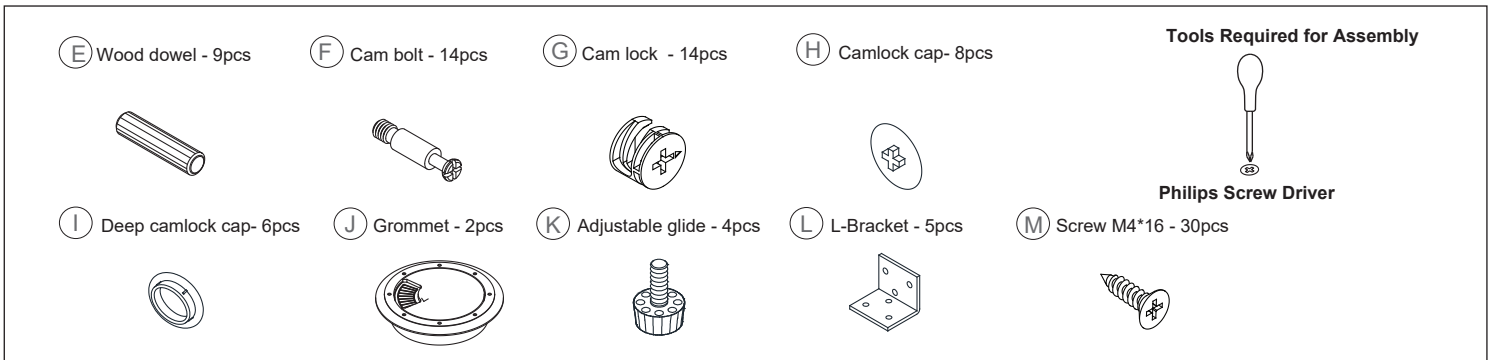

At Work- 72x36 Rectangle Desk Shell

Assembly Instructions

COMPONENTS

HARDWARE & TOOLS

INSTRUCTIONS

At Work- 72x36 Rectangle Desk Shell

Assembly Instructions

INSTRUCTIONS

STEP 2

STEP 3

STEP 4

At Work- 72x36 Rectangle Desk Shell

Assembly Instructions

INSTRUCTIONS

STEP 5

COMPLETED