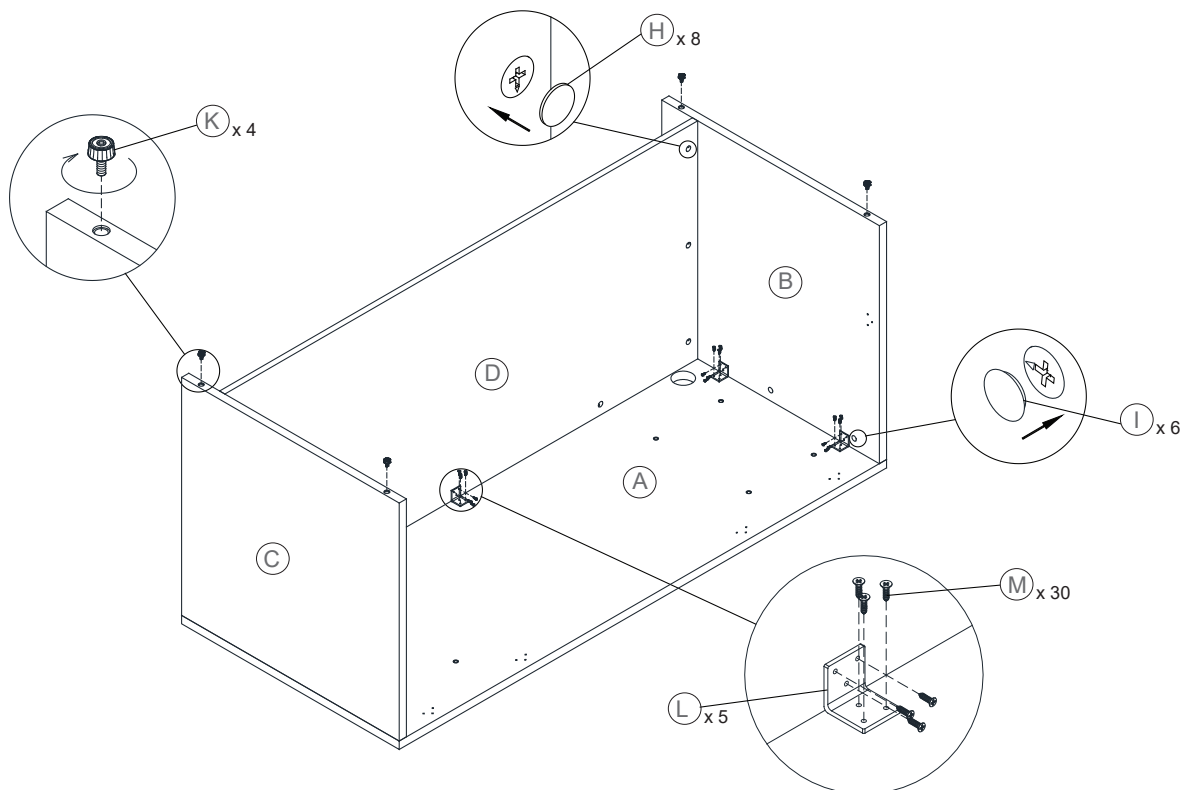

At Work- 72x36 Rectangle Desk Shell

Assembly Instructions

COMPONENTS

HARDWARE & TOOLS

INSTRUCTIONS

At Work- 72x36 Rectangle Desk Shell

Assembly Instructions

INSTRUCTIONS

STEP 2

STEP 3

STEP 4

At Work- 72x36 Rectangle Desk Shell

Assembly Instructions

INSTRUCTIONS

STEP 5

COMPLETED