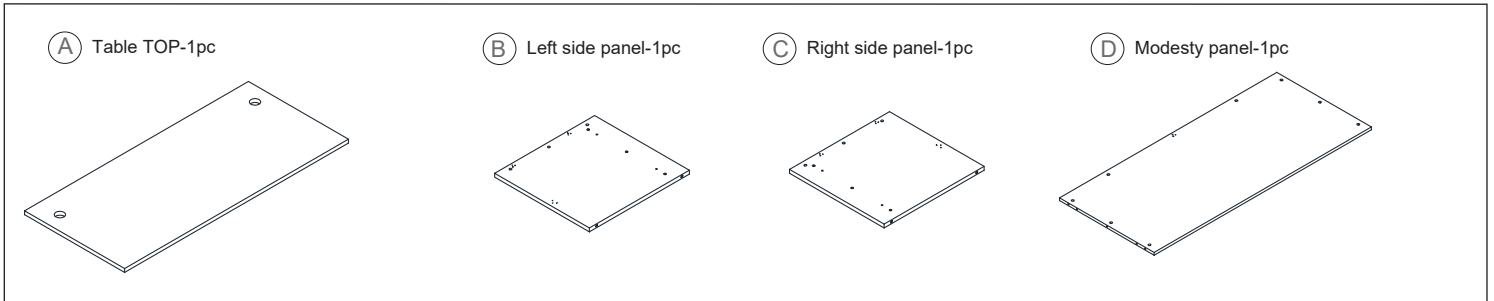

At Work- 72x36 Rectangle Desk Shell

Assembly Instructions

COMPONENTS

HARDWARE & TOOLS

INSTRUCTIONS

At Work- 72x36 Rectangle Desk Shell

Assembly Instructions

INSTRUCTIONS

STEP 2

STEP 3

STEP 4

At Work- 72x36 Rectangle Desk Shell

Assembly Instructions

INSTRUCTIONS

STEP 5

COMPLETED