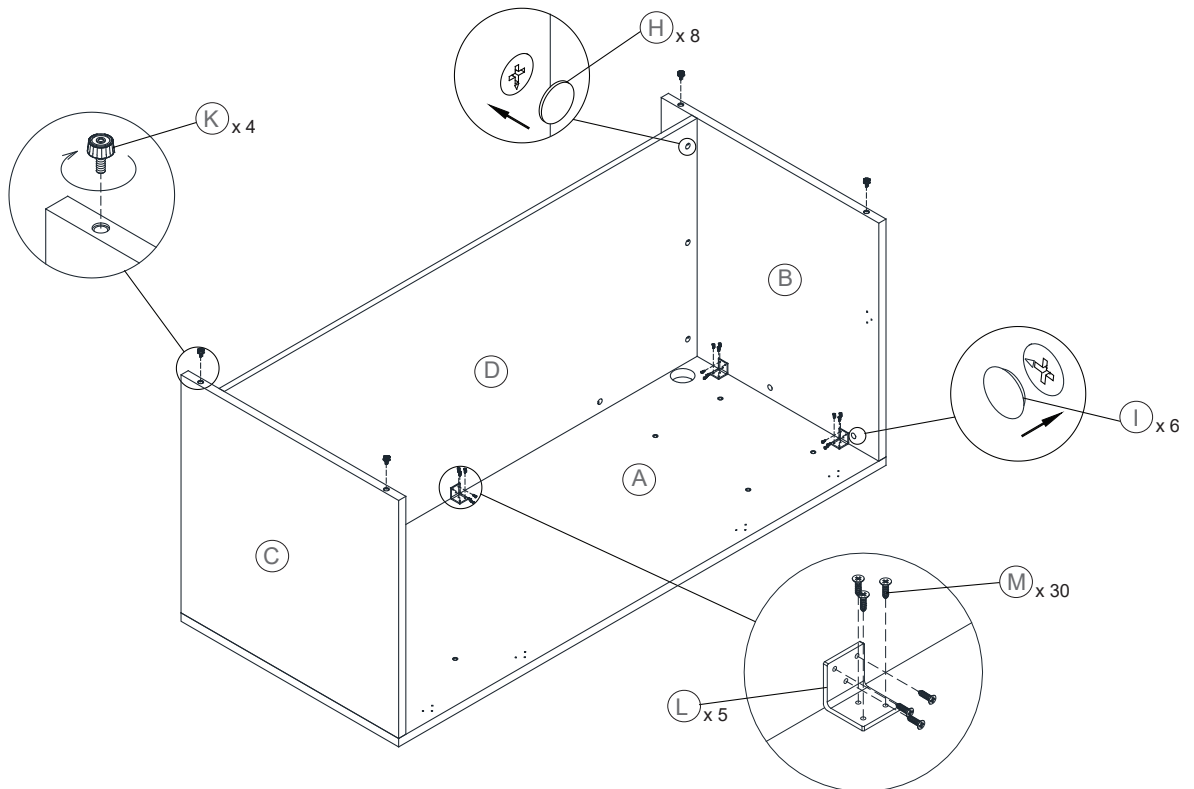

At Work- 66x30 Rectangle Desk Shell

Assembly Instructions

COMPONENTS

HARDWARE & TOOLS

INSTRUCTIONS

At Work- 66x30 Rectangle Desk Shell

Assembly Instructions

INSTRUCTIONS

STEP 2

STEP 3

STEP 4

At Work- 66x30 Rectangle Desk Shell

Assembly Instructions

INSTRUCTIONS

STEP 5

COMPLETED