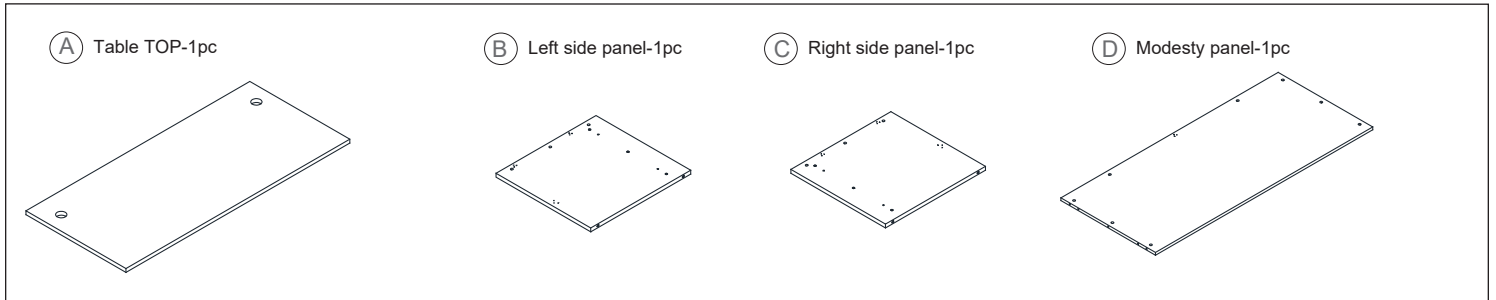

At Work- 66x30 Rectangle Desk Shell

Assembly Instructions

COMPONENTS

HARDWARE & TOOLS

INSTRUCTIONS

At Work- 66x30 Rectangle Desk Shell

Assembly Instructions

INSTRUCTIONS

STEP 2

STEP 3

STEP 4

At Work- 66x30 Rectangle Desk Shell

Assembly Instructions

INSTRUCTIONS

STEP 5

COMPLETED