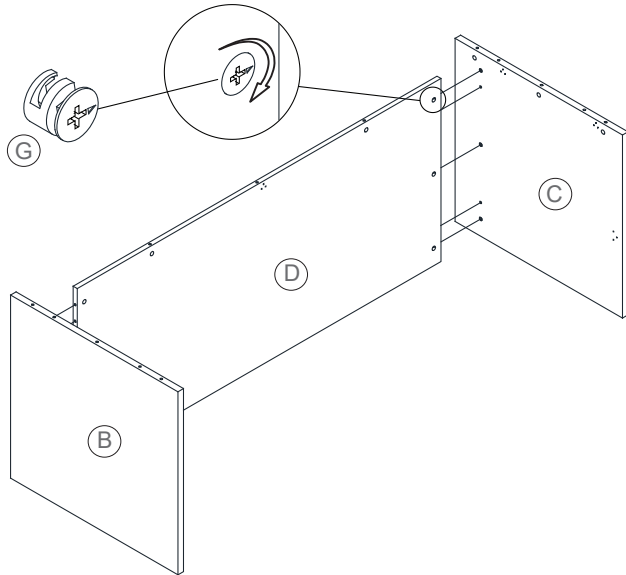

At Work- 66x30 Rectangle Desk Shell

Assembly Instructions

COMPONENTS

HARDWARE & TOOLS

INSTRUCTIONS

At Work- 66x30 Rectangle Desk Shell

Assembly Instructions

INSTRUCTIONS

STEP 2

STEP 3

STEP 4

At Work- 66x30 Rectangle Desk Shell

Assembly Instructions

INSTRUCTIONS

STEP 5

COMPLETED