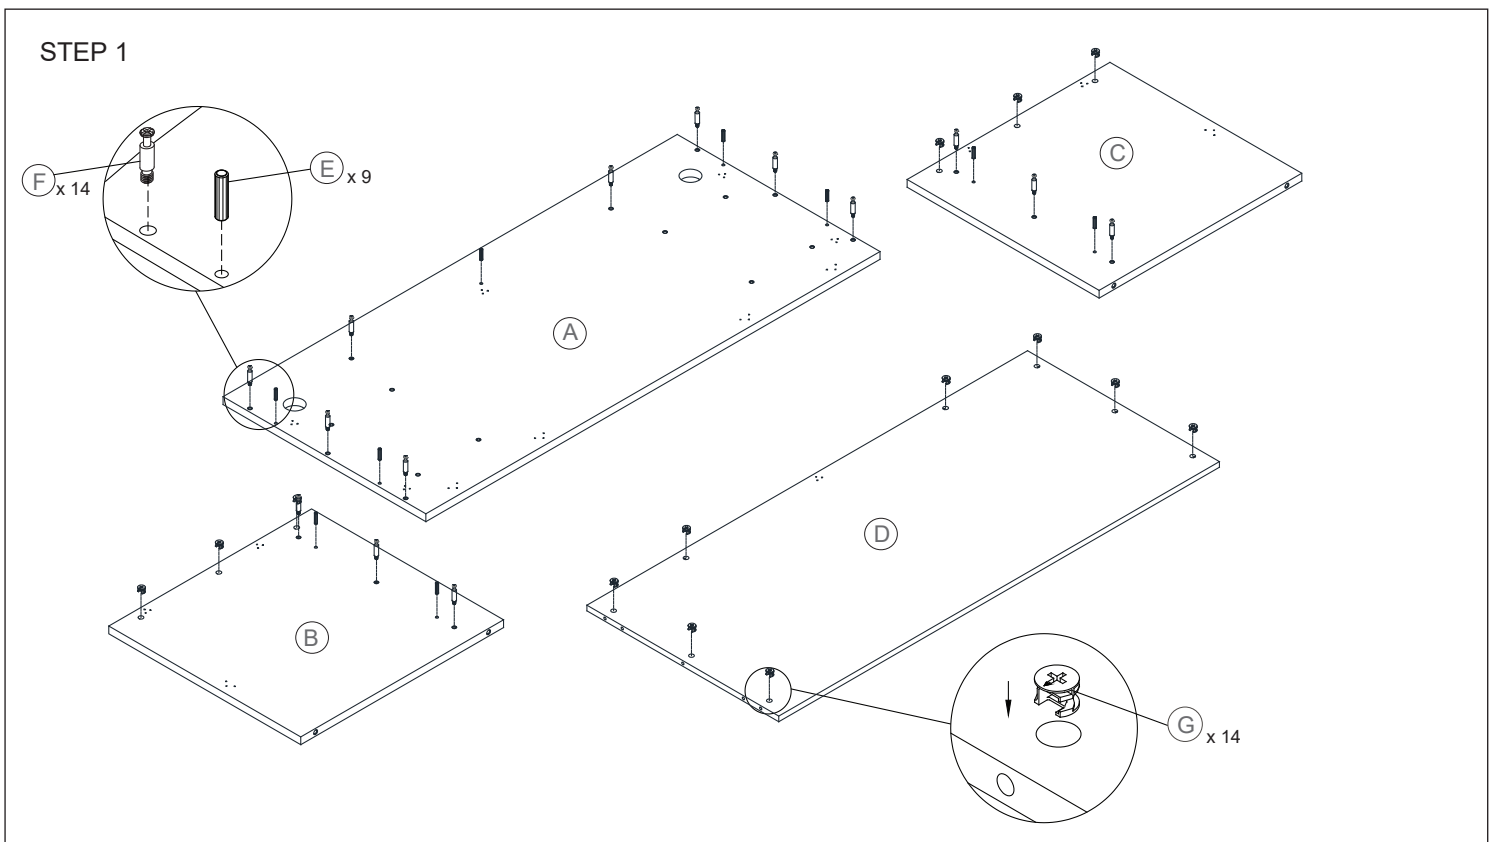

At Work- 66x30 Rectangle Desk Shell

Assembly Instructions

COMPONENTS

HARDWARE & TOOLS

INSTRUCTIONS

At Work- 66x30 Rectangle Desk Shell

Assembly Instructions

INSTRUCTIONS

STEP 2

STEP 3

STEP 4

At Work- 66x30 Rectangle Desk Shell

Assembly Instructions

INSTRUCTIONS

STEP 5

COMPLETED