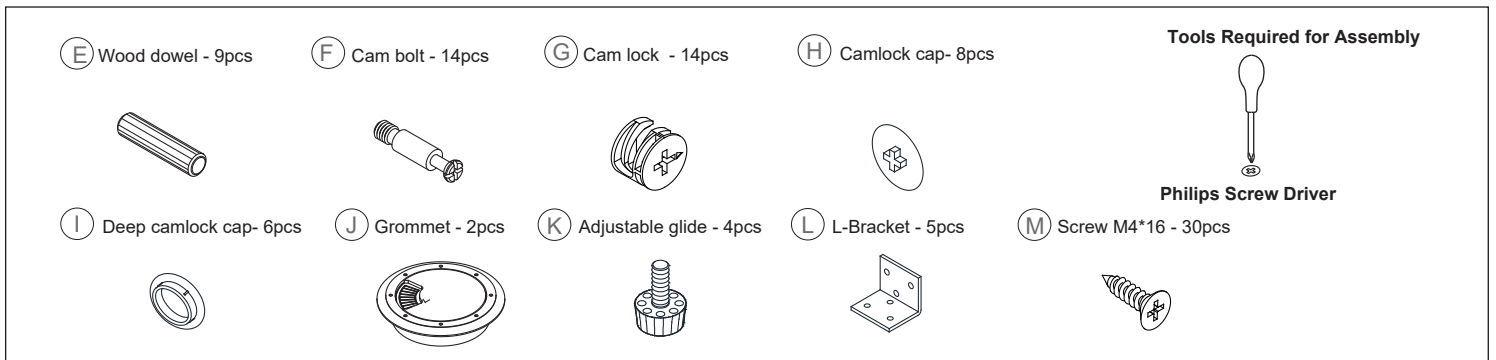

At Work- 66x30 Rectangle Desk Shell

Assembly Instructions

COMPONENTS

HARDWARE & TOOLS

INSTRUCTIONS

At Work- 66x30 Rectangle Desk Shell

Assembly Instructions

INSTRUCTIONS

STEP 2

STEP 3

STEP 4

At Work- 66x30 Rectangle Desk Shell

Assembly Instructions

INSTRUCTIONS

STEP 5

COMPLETED