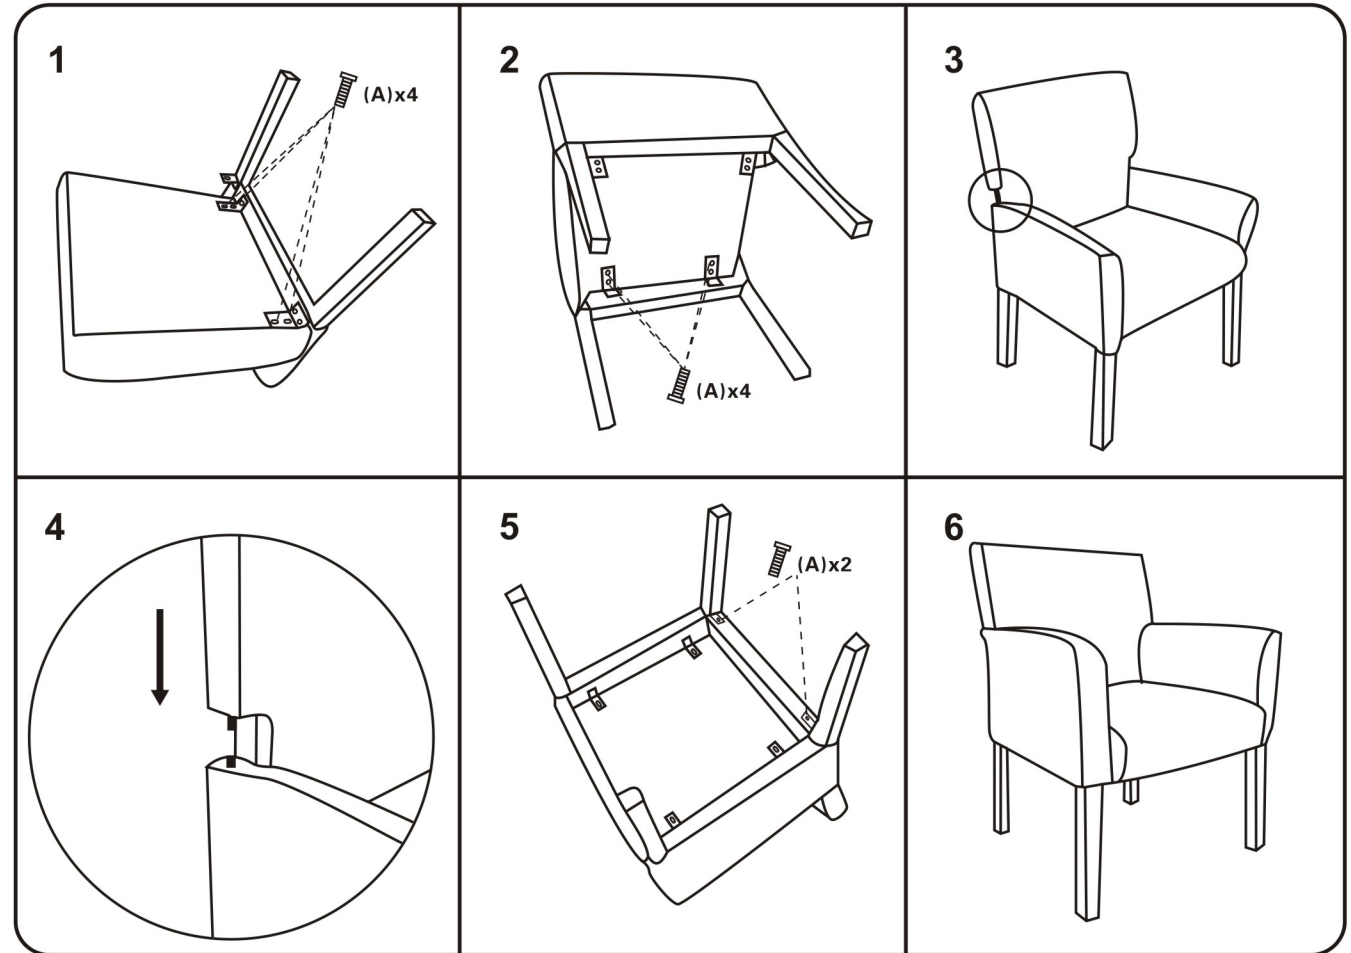

Please unscrew all hardware  
from cushion before assembly.

Por favor de destornillar todos los tornillos  
del cojin antes de assamblar la silla

MODEL : B619 B629 B639 B649

Insert and loosely tighten all screws. When assembly is completed, fully tighten all screws before using. This chair is only intended for sitting. Any other use will void the warranty.