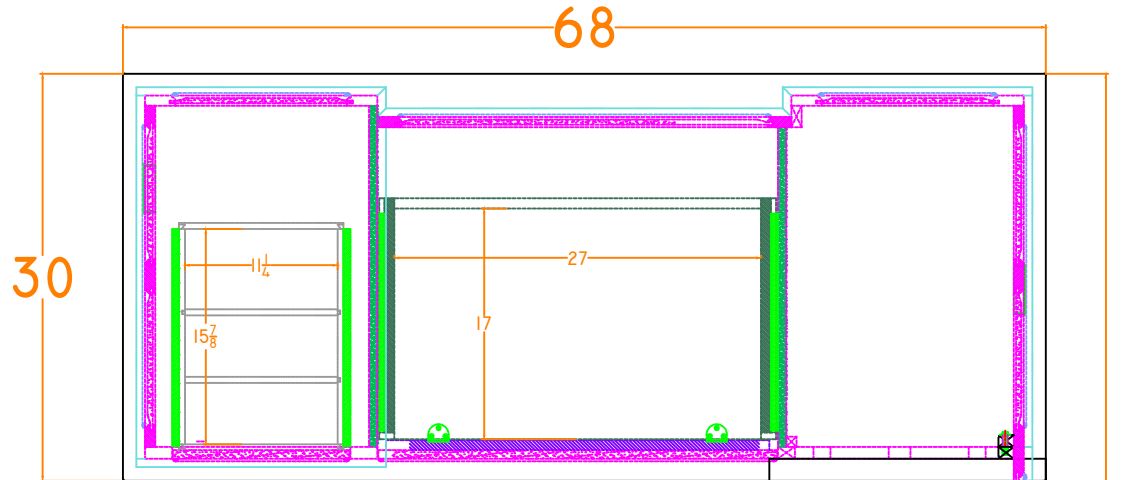

I224-307 Computer Desk
68"W x 30"D x 31"H

I224-308 Return Desk
50.25"W x 20.375"D x 31"H