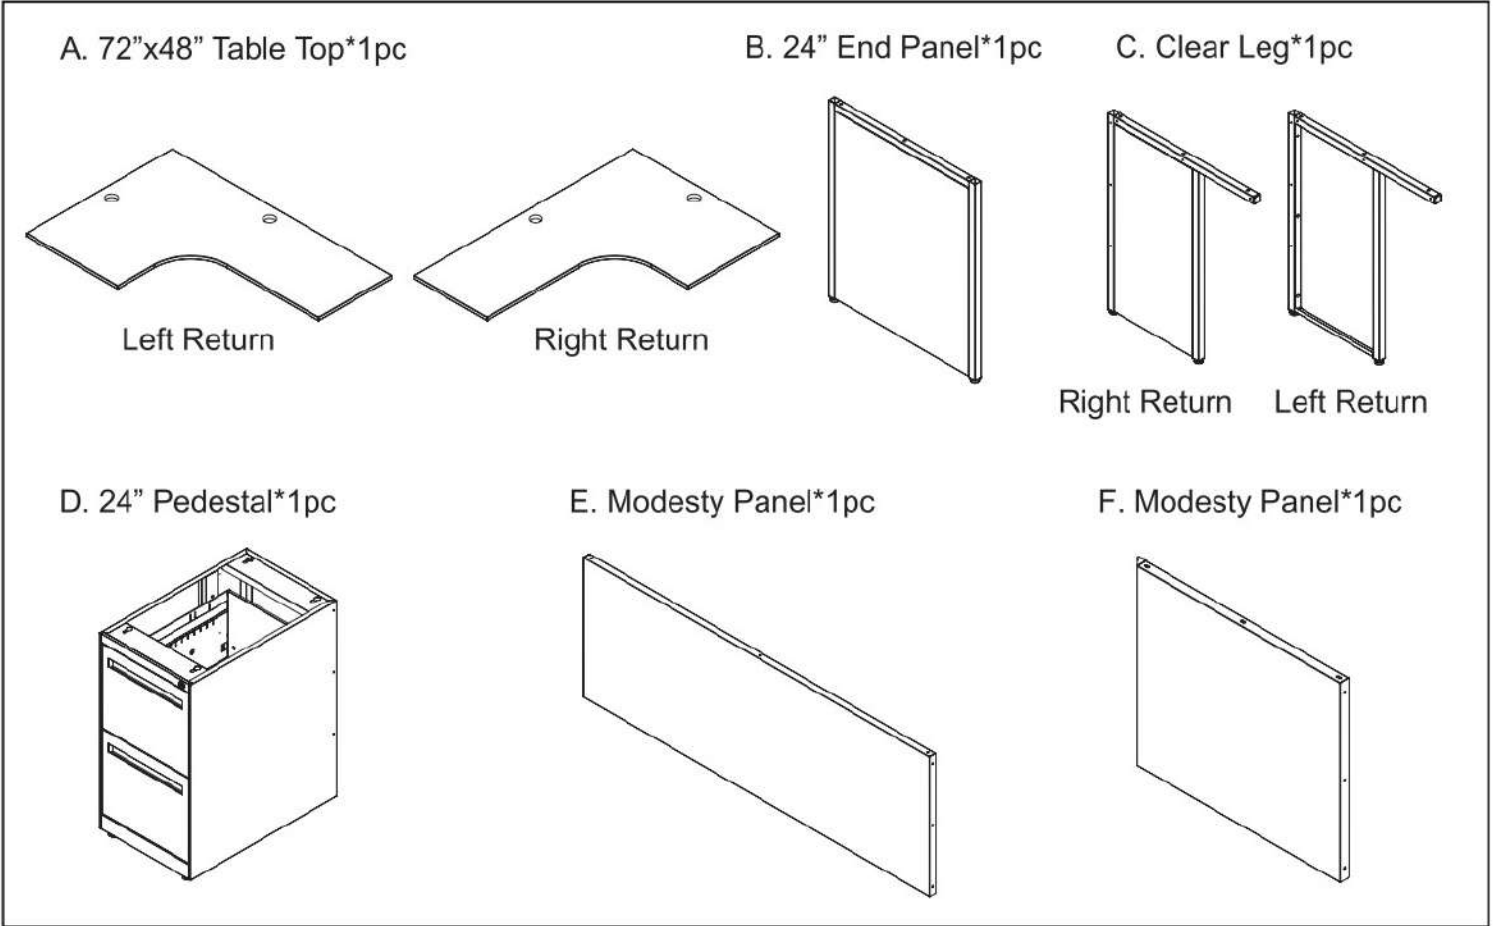

COMPONENTS

HARDWARE & TOOLS

For Right Return follow Page 2

For Left Return follow Page 4

**INSTRUCTIONS FOR  
72"x48" LEFT RETURN DESK**

INSTRUCTIONS FOR  
72"x48" LEFT RETURN DESK

**STEP 6**

**STEP 7**

**FINISH**

INSTRUCTIONS FOR  
72"x48" RIGHT RETURN DESK

**CARBON - 72"x48" DESK**  
Assembly Instructions

INSTRUCTIONS FOR  
72"x48" RIGHT RETURN DESK

**STEP 6**

**STEP 7**

**FINISH**