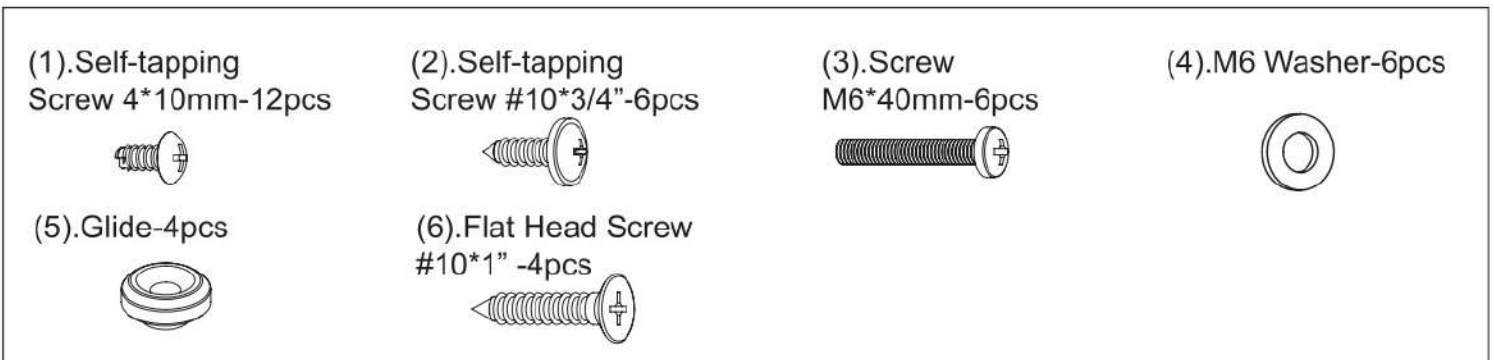

COMPONENTS

HARDWARE & TOOLS

For Right Return follow Page 2

For Left Return follow Page 4

**INSTRUCTIONS FOR  
72"x48" LEFT RETURN DESK**

INSTRUCTIONS FOR  
72"x48" LEFT RETURN DESK

**STEP 6**

**STEP 7**

**FINISH**

INSTRUCTIONS FOR  
72"x48" RIGHT RETURN DESK

**CARBON - 72"x48" DESK**  
Assembly Instructions

INSTRUCTIONS FOR  
72"x48" RIGHT RETURN DESK

**STEP 6**

**STEP 7**

**FINISH**