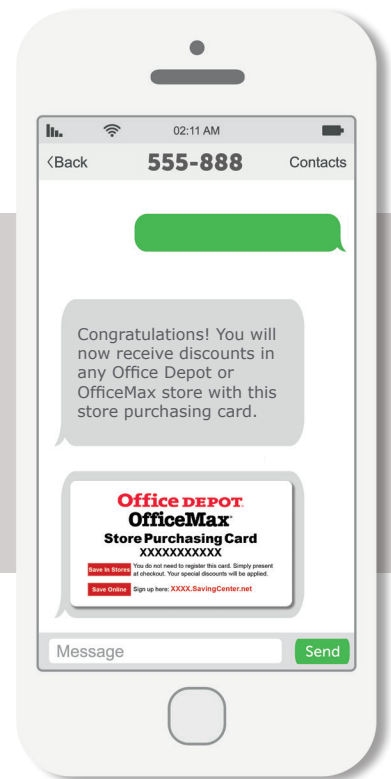

These cards have been pre-activated for immediate use!

Want to order additional store discount cards?

They are FREE! Contact Member Services: 888-868-4030; Email: membercare@savingcenter.net

To register for online ordering, visit: LIFEWAY.SavingCenter.net