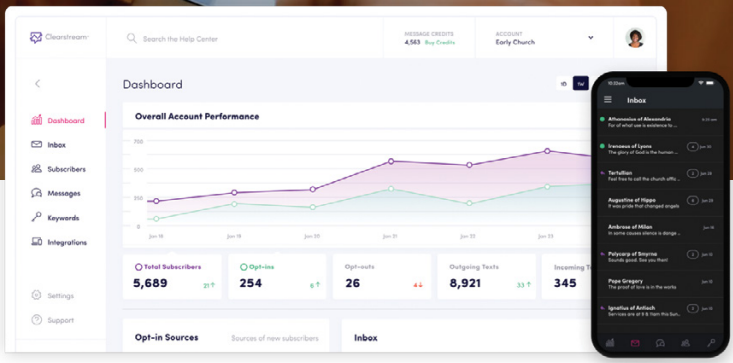

Church Texting Software You'll Love

Texting is the most immediate way to connect with your people. Do it best with Clearstream, a texting service built specifically for churches like yours.

More Than Mass Texting - Streamline your guest follow-up process with text-to-join keywords and automated workflows. Engage in two-way text conversations. Take live polls during service. Integrate with the tools like Planning Center, Rock RMS, and CCB.

800.464.2799   lifeway.com/churchtexting