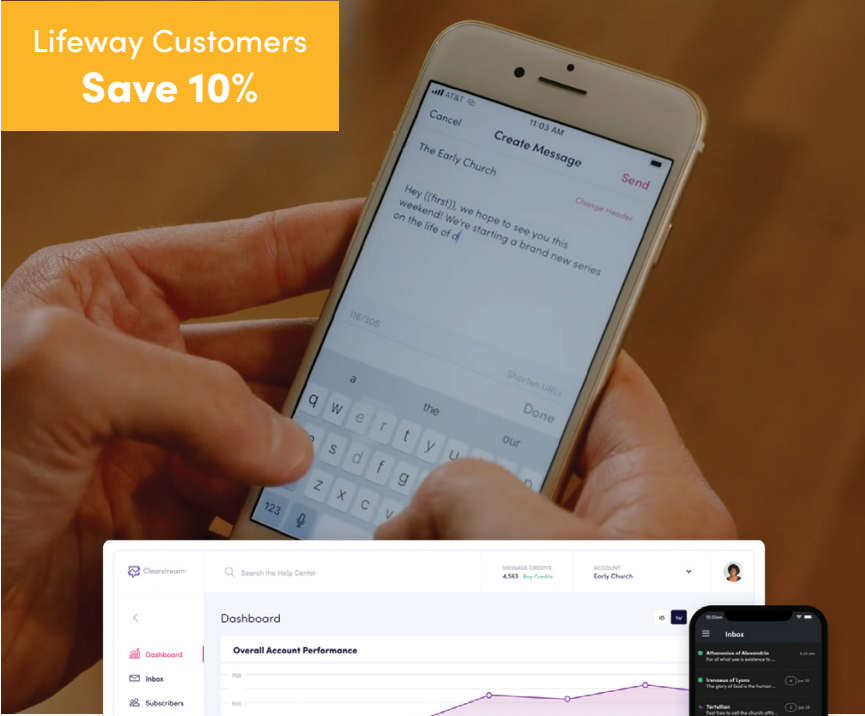

800.622.8610 lifeway.com/churchsales

Lifeway Customers
Save 10%

Church Texting Software You'll Love

Texting is the most immediate way to connect with your people. Do it best with Clearstream, a texting service built specifically for churches like yours.