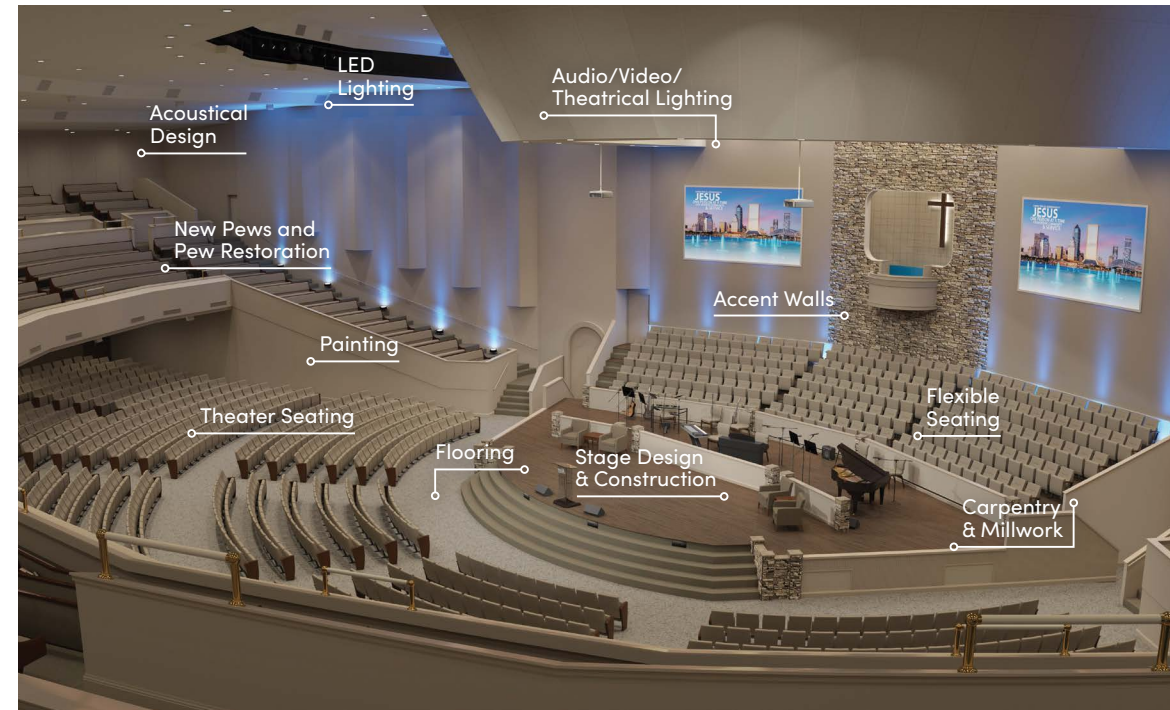

800.464.2799 lifeway.com/churchfurniture

Church Renovations, Theater Seating and Flooring

Lifeway One Source endorses Church Interiors for all your renovation, seating and flooring needs.

Church Interiors evaluates your existing facility and seating, as well as the needs and desires of your congregation before they make the first recommendation. They are here to provide you with full or partial renovations, as well as solutions for all your seating needs.