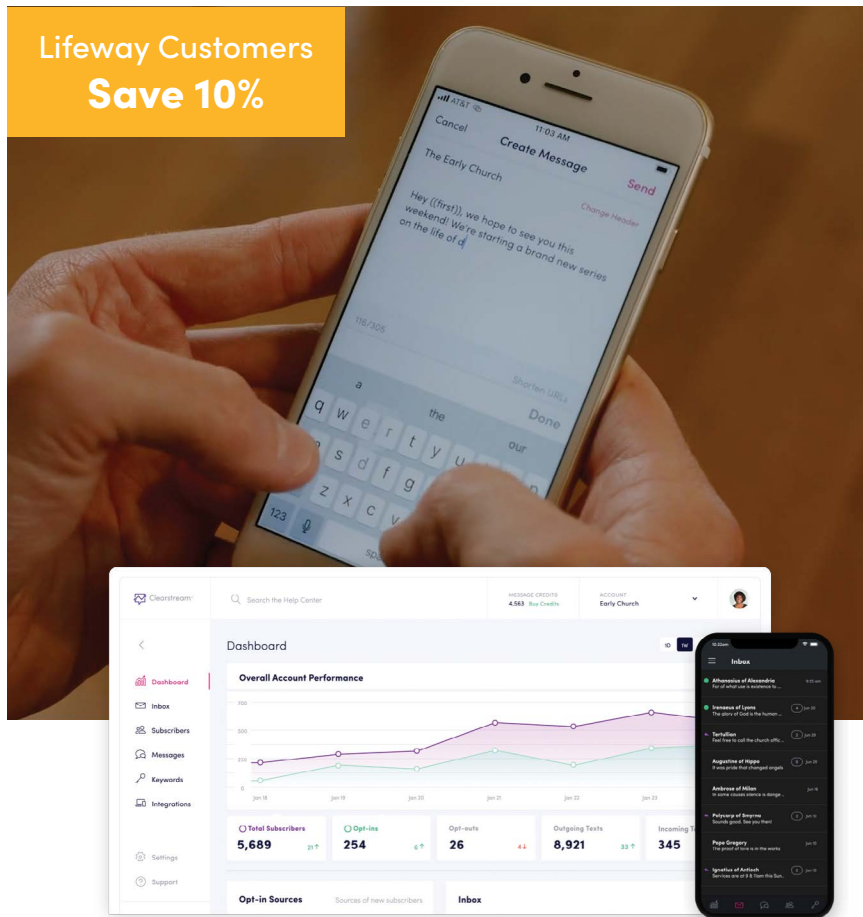

800.622.8610 lifeway.com/churchsales

Church Texting Software You'll Love

Texting is the most immediate way to connect with your people. Do it best with Clearstream, a texting service built specifically for churches like yours.