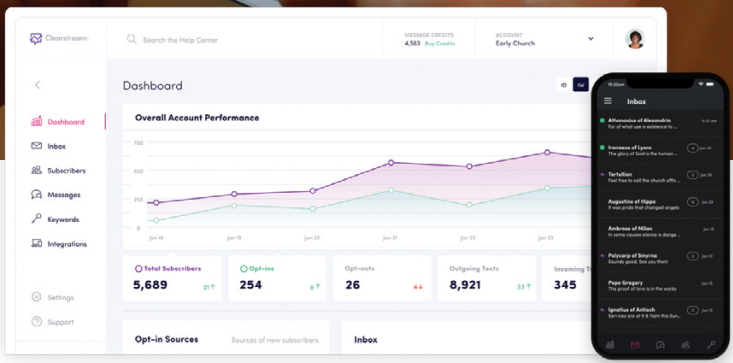

Church Texting Software You'll Love

Texting is the most immediate way to connect with your people. Do it best with Clearstream, a texting service built specifically for churches like yours.

More Than Mass Texting - Streamline your guest follow-up process with text-to-join keywords and automated workflows. Engage in two-way text conversations. Take live polls during service. Integrate with the tools like Planning Center, Rock RMS, and CCB.

800.464.2799   lifeway.com/churchtexting