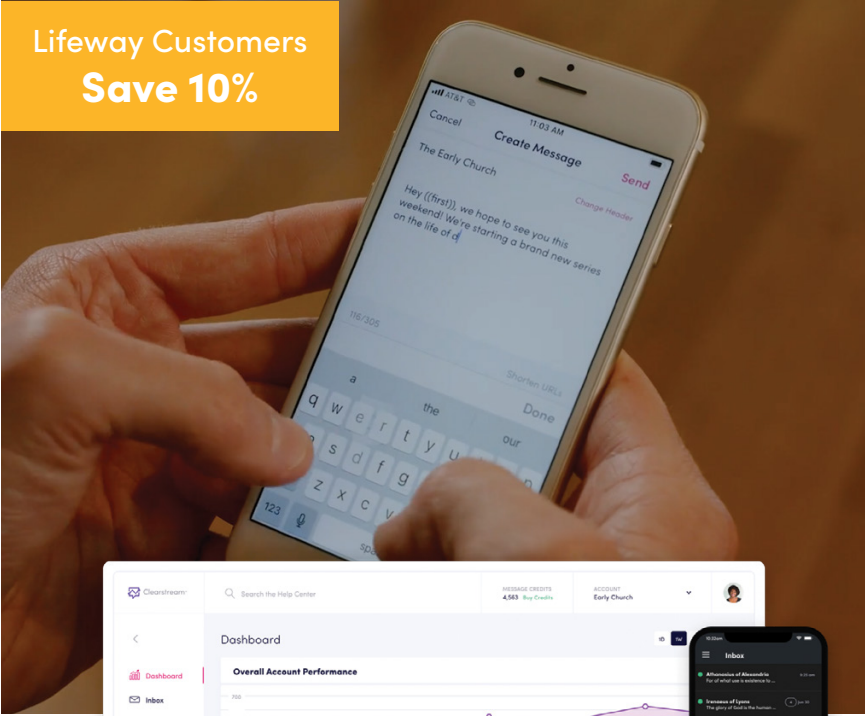

Lifeway Customers
Save 10%