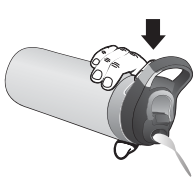

## USAGE RECOMMENDATIONS

**PRESS BUTTON**  
to drink

**TIP**  
to drink

**RELEASE BUTTON**  
to Automatically Seal

- Use the bottle's lock feature to avoid unintended depressing of the AUTOSEAL® button.