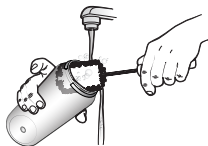

## CLEANING INSTRUCTIONS

- Wash thoroughly before first use.
- Flip open the lid interior before rinsing or washing.

To Open

To Close

- RINSE LID IMMEDIATELY AFTER EACH USE with warm water, pressing the AUTOSEAL® button so water flows through the Drink Spout and Vent Hole.
- Lid and plastic body are top-rack dishwasher safe.
- If washing by hand, soak the lid for 10 minutes in hot, soapy tap water. Hand-wash body with warm water and a mild detergent. Rinse both the lid and body thoroughly before use.
- For best results, use a Contigo® bottle brush, [www.GoContigo.com](http://www.GoContigo.com).

OR

- ALWAYS STORE BOTTLE WITH LID REMOVED to allow parts to dry completely.