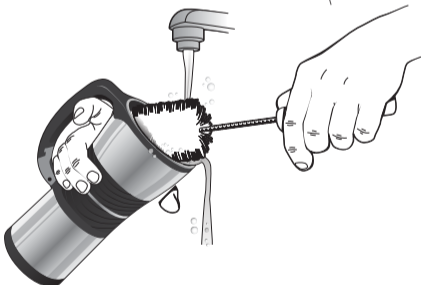

USAGE RECOMMENDATIONS

- Suitable for hot and cold beverages.
- The sealing lid is only designed to fit this Contigo® mug. Not for use with other products.
- Mug is leak proof when closed properly. Drink seal must be pushed down firmly and completely so pull tab is flush with lid top.
- The lid closure tab should be in the open position when securing lid onto mug or when removing lid.
- Lid can be screwed onto body in two different positions to allow for right or left handed use.

TO OPEN FOR DRINKING

Pull open drink spout seal with pull tab (Fig A). Fold back pull tab and secure on top of the lid (Fig B).

Closed Position

Fig A

Open Position

Fig B

CLEANING INSTRUCTIONS

- Wash thoroughly before first use.
- Snap open the drink seal before rinsing or washing.
- **RINSE LID IMMEDIATELY AFTER EACH USE** with warm water.
- Hand wash only. Clean with lid in open position.
- To wash by hand, soak the lid for 10 minutes in hot, soapy tap water. Hand-wash the body with warm water and a mild detergent. Rinse both the lid and body thoroughly before use.

10 min.

- **ALWAYS STORE MUG WITH LID REMOVED** to allow parts to dry completely.

ADDITIONAL CLEANING TIPS

For additional product cleaning tips, please visit www.GoContigo.com/cleaning.

For complete warranty information, see GoContigo.com