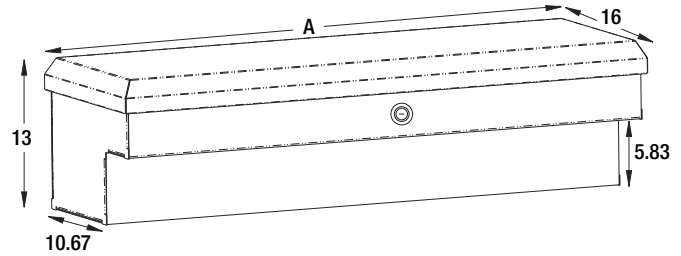

LO-SIDER/RAIL TRUCK TOOL BOXES

- Corrosion-resistant diamond tread aluminum construction is durable but lightweight.
- Weather-resistant seals keep moisture and dirt out of the tool box.
- Gas shock allows the lid open to a full 90 degrees or close with a light touch. Great for one-handed operation.
- Stainless steel push-button lock keeps equipment secure and easy to access.
- Mounting hardware included.
- Made in the USA.

Redesigned for 2023

DIAMOND TREAD

PART NO.	OLD PART NO.	HEIGHT	DEPTH	WIDTH (A)	PROD. CAT.	WT. (LBS.)
1713005	—	13	16	36	530	25
1713015	1711010	13	16	47	530	30
1713025	1711020	13	16	56	530	34
1713030	1711025	13	16	70	530	39
1713035	1711030	13	16	87	530	46

**In Stock for
Immediate Shipping**

BLACK DIAMOND TREAD

Push Button Lock Black Diamond Tread

PART NO.	OLD PART NO.	HEIGHT	DEPTH	WIDTH (A)	PROD. CAT.	WT. (LBS.)
1723005	—	13	16	36	530	25
1723015	1721010	13	16	47	530	30
1723025	1721020	13	16	56	530	34
1723030	1721025	13	16	70	530	39
1723035	1721030	13	16	87	530	46

TEXTURED MATTE BLACK DIAMOND TREAD

Push Button Lock Textured Matte Black Diamond Tread

PART NO.	OLD PART NO.	HEIGHT	DEPTH	WIDTH (A)	PROD. CAT.	WT. (LBS.)
1733005	—	13	16	36	530	25
1733015	—	13	16	47	530	30
1733025	1731020	13	16	56	530	34
1733030	—	13	16	70	530	39
1733035	—	13	16	87	530	46