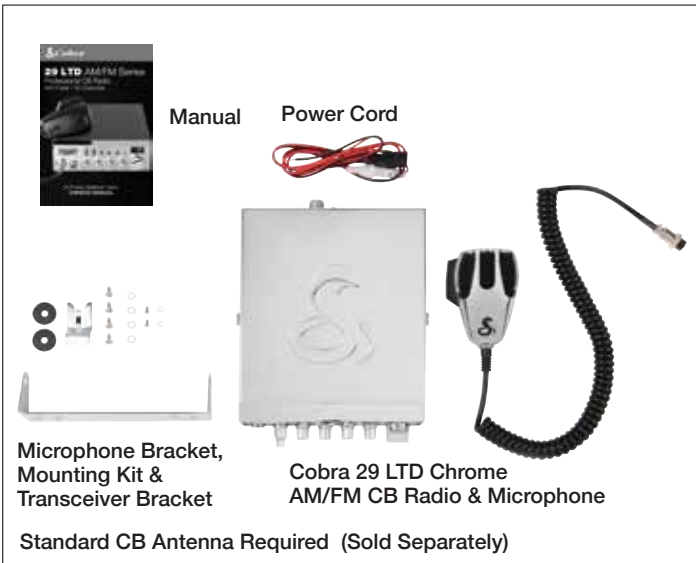

CLASSIC CB RADIO
with Chrome Finish and AM/FM

CLASSIC CHROME EDITION

The 29 LTD Chrome combines the performance, reliability and durability from the original 29 LTD Classic and brings a bold design to Cobra Professional CB radios for drivers to outfit their trucks.

Dual-Mode
AM/FM

Easy-to-Use
Controls

Instant
Channel 9

Adjustable
Receiver Sensitivity

SWR Antenna
Calibration

COBRA CB INNOVATION

Cobra led the charge in the FCC's 2021 decision to add dual-mode AM/FM for use in CB radios in the United States. Now with FM capabilities, our CB radios will produce better sound quality and you won't need to replace your existing antenna. In addition, our new AM/FM CB radios are backwards compatible to be able to communicate with older AM-only CB radios.

29 LTD CHROME TOP FEATURES

- Dual-Mode AM/FM
- Chrome Cabinet and Microphone
- 40 CB Channels/4 Watts Power
- Instant Channel 9 for Emergencies
- Blue LED Channel Indicator
- Talkback Feature
- Dynamike Microphone Level Control
- Switchable Noise Blanker and Limiter
- SWR Calibration Control
- Multi-Function Meter and Antenna Warning Indicator
- PA Capability
- Easy-to-Use Controls

What's Included:

Unit Dimensions:	2.25" H x 7.25" W x 9.25" D (57.1mm x 184.1mm x 234.9mm)
Individual Box Dimensions:	13.25" H x 12" W x 3" D (336.5mm x 304.8mm x 76.2mm)
Individual Box Weight:	5.40 lbs. (2.45kg.)
Model Name:	29 LTD Chrome
Model Number:	CCB29LTCH
Master Pack Qty:	6
Master Pack Dimensions:	12.75"H x 19.25"W x 13.75"D (323.8mm x 488.9mm x 349.2mm)
Master Pack Weight:	33 lbs. (14.96kg)
UPC #:	0 28377 20310 7
Master Pack Barcode:	200 28377 20310 1
MSRP:	\$169.95