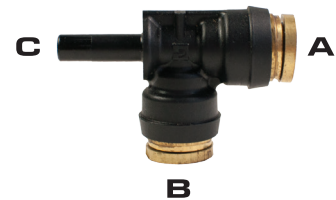

PUSH LOCK STANDPIPES

- Solution to aid nylon tubing routing in tight spaces - Behind the cab, underneath the seat
- Commonly used on air suspension plumbing and gauges
- Easy to install push-to-connect design - No tool required
- Meets DOT FMVSS 571.106, SAE J1131 and SAE J2494-3
- Temperature range: -40°F to 200°F

REDUCER ADAPTER

Part No.	Stk Code	FIX-IT Pack Part No.	FIX-IT Pack Stk Code	Tube Size A	Tube Size B
QS37-4C	85436	QS37-4CR	85450	1/4"	3/8"
QS37-6B	85437	QS37-6BR	85451	3/8"	1/4"

90° ELBOW

Part No.	Stk Code	FIX-IT Pack Part No.	FIX-IT Pack Stk Code	Tube Size A	Tube Size B
QS69-4B	85424	QS69-4BR	85438	1/4"	1/4"
QS69-4C	85425	QS69-4CR	85439	1/4"	3/8"
QS69-6B	85426	QS69-6BR	85440	3/8"	1/4"
QS69-6C	85427	QS69-6CR	85441	3/8"	3/8"
QS69-6D	85428	QS69-6DR	85442	3/8"	1/2"
QS69-8B	85429	QS69-8BR	85443	1/2"	1/4"
QS69-10D	85430	QS69-10DR	85444	5/8"	1/2"

RUN TEE

Part No.	Stk Code	FIX-IT Pack Part No.	FIX-IT Pack Stk Code	Tube Size A	Tube Size B	Tube Size C
QS71-44B	85431	QS71-44BR	85445	1/4"	1/4"	1/4"
QS71-44C	85432	QS71-44CR	85446	1/4"	1/4"	3/8"
QS71-64C	85433	QS71-64CR	85447	3/8"	1/4"	3/8"
QS71-66C	85434	QS71-66CR	85448	3/8"	3/8"	3/8"
QS71-84D	85435	QS71-84DR	85449	1/2"	1/4"	1/2"

Note: Parts sold in bags of 5 each or FIX-IT Packs of 1 each

Part No.	Sloan	Parker
QS69-4B	369SP-4-4	369PTCSP-4-4
QS69-4C	369SP-4-6	369PTCSP-4-6
QS69-6B	369SP-6-4	369PTCSP-6-4
QS69-6C	369SP-6-6	369PTCSP-6-6
QS69-6D	369SP-6-8	369PTCSP-6-8
QS69-8B	-	369PTCSP-8-4
QS69-10D	-	369PTCSP-10-8
QS71-44B	371SP-4-4	371PTCSP-4-4
QS71-44C	371SP-4-6	371PTCSP-4-6
QS71-64C	371SP-6-4-6	371PTCSP-6-4-6
QS71-66C	371SP-6-6	371PTCSP-6-6
QS71-84D	371SP-8-4-8	371PTCSP-8-4-8
QS37-4C	37SP-4-6	37PTCSP-4-6
QS37-6B	37SP-6-4	37PTCSP-6-4