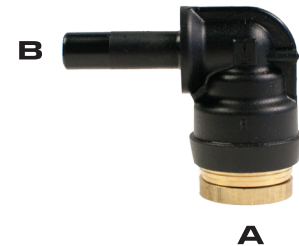

PUSH LOCK STANDPIPES

- Solution to aid nylon tubing routing in tight spaces - Behind the cab, underneath the seat
- Commonly used on air suspension plumbing and gauges
- Easy to install push-to-connect design - No tool required
- Meets DOT FMVSS 571.106, SAE J1131 and SAE J2494-3
- Temperature range: -40°F to 200°F

REDUCER ADAPTER

Part No.	Stk Code	FIX-IT Pack Part No.	FIX-IT Pack Stk Code	Tube Size A	Tube Size B
QS37-4C	85436	QS37-4CR	85450	1/4"	3/8"
QS37-6B	85437	QS37-6BR	85451	3/8"	1/4"

90° ELBOW

Part No.	Stk Code	FIX-IT Pack Part No.	FIX-IT Pack Stk Code	Tube Size A	Tube Size B
QS69-4B	85424	QS69-4BR	85438	1/4"	1/4"
QS69-4C	85425	QS69-4CR	85439	1/4"	3/8"
QS69-6B	85426	QS69-6BR	85440	3/8"	1/4"
QS69-6C	85427	QS69-6CR	85441	3/8"	3/8"
QS69-6D	85428	QS69-6DR	85442	3/8"	1/2"
QS69-8B	85429	QS69-8BR	85443	1/2"	1/4"
QS69-10D	85430	QS69-10DR	85444	5/8"	1/2"

RUN TEE

Part No.	Stk Code	FIX-IT Pack Part No.	FIX-IT Pack Stk Code	Tube Size A	Tube Size B	Tube Size C
QS71-44B	85431	QS71-44BR	85445	1/4"	1/4"	1/4"
QS71-44C	85432	QS71-44CR	85446	1/4"	1/4"	3/8"
QS71-64C	85433	QS71-64CR	85447	3/8"	1/4"	3/8"
QS71-66C	85434	QS71-66CR	85448	3/8"	3/8"	3/8"
QS71-84D	85435	QS71-84DR	85449	1/2"	1/4"	1/2"

Note: Parts sold in bags of 5 each or FIX-IT Packs of 1 each

Part No.	Sloan	Parker
QS69-4B	369SP-4-4	369PTCSP-4-4
QS69-4C	369SP-4-6	369PTCSP-4-6
QS69-6B	369SP-6-4	369PTCSP-6-4
QS69-6C	369SP-6-6	369PTCSP-6-6
QS69-6D	369SP-6-8	369PTCSP-6-8
QS69-8B	-	369PTCSP-8-4
QS69-10D	-	369PTCSP-10-8
QS71-44B	371SP-4-4	371PTCSP-4-4
QS71-44C	371SP-4-6	371PTCSP-4-6
QS71-64C	371SP-6-4-6	371PTCSP-6-4-6
QS71-66C	371SP-6-6	371PTCSP-6-6
QS71-84D	371SP-8-4-8	371PTCSP-8-4-8
QS37-4C	37SP-4-6	37PTCSP-4-6
QS37-6B	37SP-6-4	37PTCSP-6-4