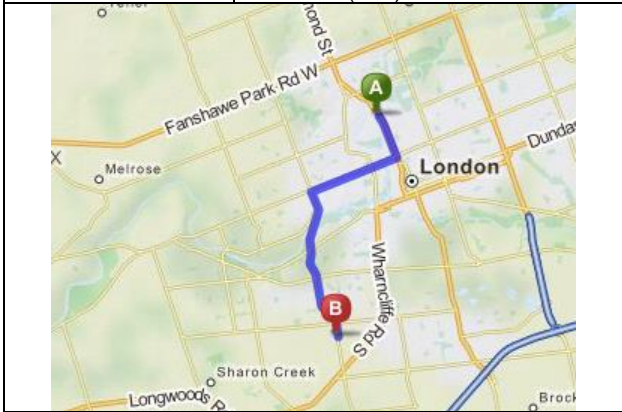

DIRECTIONS TO YOUR NEAREST BED BATH & BEYOND

Comments: No need to try and squeeze more into your luggage. We've got you covered. Our store is located 22 minutes on the way from London Airport to the University.

Start	Destination	Estimated Total Driving Time:	Estimated Total Driving Distance:
Western University	Bed Bath & Beyond 2035 3165 Wonderland Road South Unit 1 London, ON, N6L 1R4 (519) 681-9528	16 Minutes	11.12 KM

1. Start out going southeast on Richmond St/HWY-4 toward University Dr. 1.8 km
2. Turn right onto Oxford St E. 3.5 km
3. Turn left onto Wonderland Rd N. 6 km

ALSO LOCATED AT:

Cambridge, ON 2021
70 Pinebush Road Unit 1
Cambridge, ON N1R 8K5
(519) 622-7988