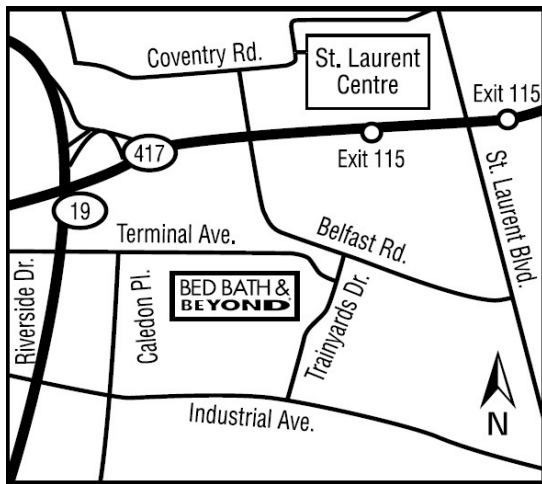

Comments: **No need to try and squeeze more into your luggage. We've got you covered. Our store is located 10 minutes away from Ottawa International Airport.**

Start Carleton University	Destination Bed Bath & Beyond 2003 500 Terminal Avenue Ottawa, ON, K1G 0Z3 (613) 241-1233	Estimated Total Driving Time: 10 Minutes	Estimated Total Driving Distance: 8.13km
		<ol style="list-style-type: none"> 1. Start out going northeast on Colonel by Dr / Promenade Colonel by. 0.3 km 2. Take the Bronson South / Bronson Sud ramp. 0.2 km 3. Merge onto Bronson Ave / Avenue Bronson / HWY-16 S / RR-31 S / RR-79 S. 1.3 km 4. Take the Riverside East / Riverside Est ramp. 0.4 km 5. Merge onto Riverside Dr / Promenade Riverside / RR-19 N. 4.4 km 6. Turn right onto Industrial Ave / Avenue Industrial / RR-30. 1.0 km 7. Turn left onto Trainyards Dr / Promenade Trainyards. 0.3 km 8. Take the 2nd left onto Terminal Ave 0.05 km <p>500 TERMINAL AVENUE is on the left</p>	