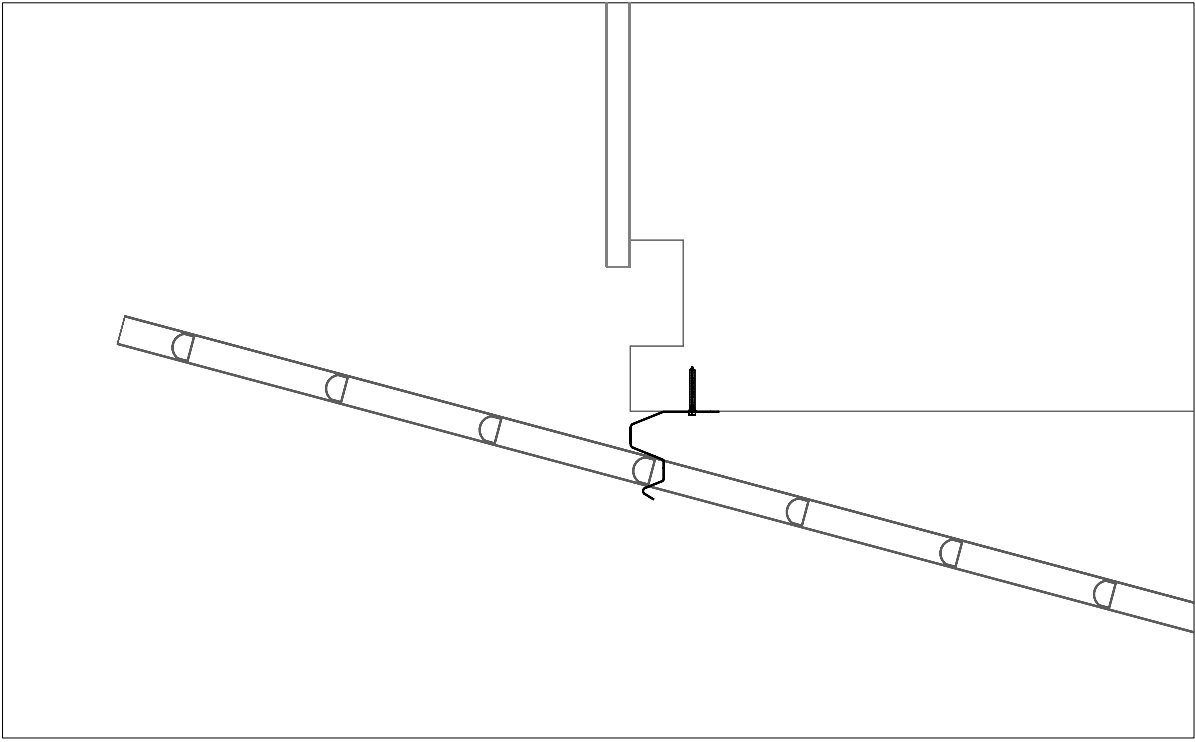

Roof Mount Ladder Bracket (Code 766368)

Wall Mount Ladder bracket (Code 766367)