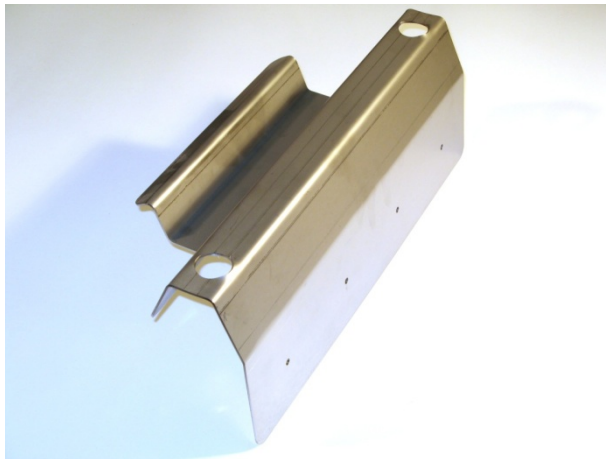

Installation Guidelines for:-

Ladder Bracket – Wall Mount /Roof Mount

Wall Mount (Code 766367)

Roof Mount (Code 766368)

Disclaimer

Installation of Safety Products

- The Manufacturer/Distributor cannot be held responsible for any product that is not installed correctly. Persons installing these Products must be approved installers. All persons installing Height Safety Products must know the 'Working At Heights' Regulations, have had Height Safety Training & be competent in all the relevant Australian Standards applicable to the work you are doing. Any installation diagrams are the manufacturers recommended methods and must be adhered to. The manufacturer/Distributor cannot be held responsible for incorrect installation documentation or procedures. The Distributor will endeavor to help and give guidance where necessary but cannot be held responsible for any 'mis-interpretations' or 'incorrect' advice. The Manufacturer/Distributor cannot warrant the structure to which the product is connected to. Assessment must be made by a qualified structural Engineer, unless it is clear to a competent person that it is structurally adequate. E&OE applies to all documentation.
- If you are uncertain and need help CALL:-

Tel: (AUS) 1300 728 672 (NZ) 0800 441 335

- COMPONENTS:**
- ① LD402 - Fixed Ladder Support Bracket
 - ② 1166 - Nylon Concrete Plug and 10-10x80mm Screw or 10mm Through Bolt

**Fixed Ladder Support Bracket - Wall Mount (Code 766367)
Installation Details**

- COMPONENTS:**
- ① LD402 - Fixed Ladder Support Bracket
 - ② 1152 - 14-10x75mm HEX Type 17 Screw with Rubber Washer
 - ③ 1155 - 15-15x25mm TEK Screw with Rubber Washer

Fixed Ladder Support Bracket (Code 766368)
Installation Details