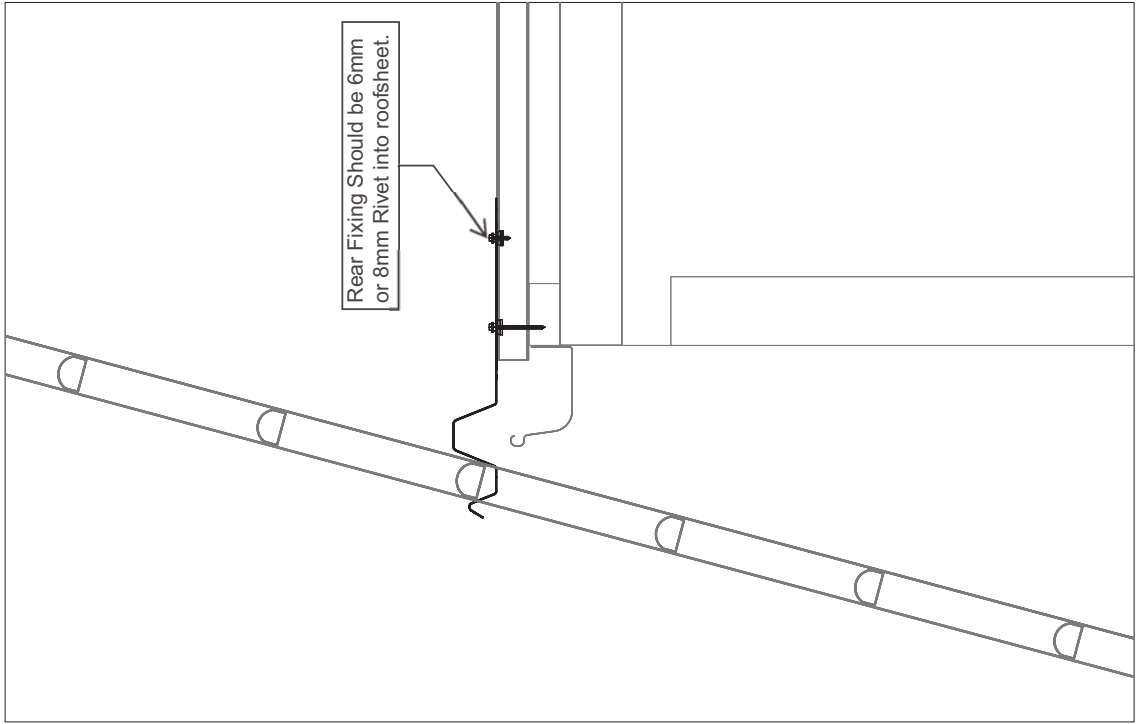

Roof Mount Ladder Bracket (Code 766368)

Wall Mount Ladder bracket (Code 766367)