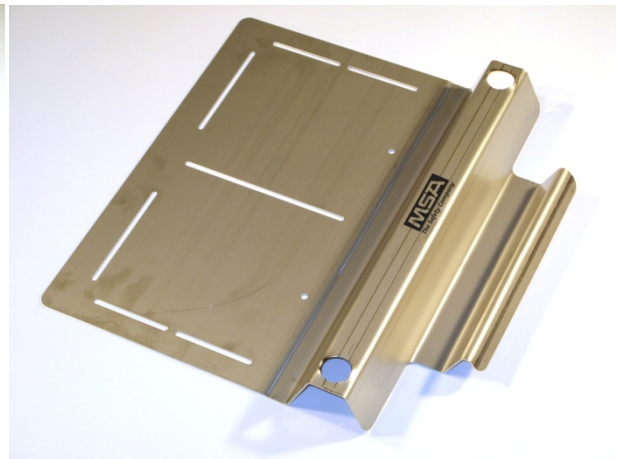

Installation Guidelines for:-

Ladder Bracket – Wall Mount /Roof Mount

Wall Mount (Code 766367)

Roof Mount (Code 766368)

Disclaimer

Installation of Safety Products

- The Manufacturer/Distributor cannot be held responsible for any product that is not installed correctly. Persons installing these Products must be approved installers. All persons installing Height Safety Products must know the 'Working At Heights' Regulations, have had Height Safety Training & be competent in all the relevant Australian Standards applicable to the work you are doing. Any installation diagrams are the manufacturers recommended methods and must be adhered to. The manufacturer/Distributor cannot be held responsible for incorrect installation documentation or procedures. The Distributor will endeavor to help and give guidance where necessary but cannot be held responsible for any 'mis-interpretations' or 'incorrect' advice. The Manufacturer/Distributor cannot warrant the structure to which the product is connected to. Assessment must be made by a qualified structural Engineer, unless it is clear to a competent person that it is structurally adequate. E&OE applies to all documentation.
- If you are uncertain and need help CALL:-

Tel: (AUS) 1300 728 672 (NZ) 0800 441 335

- COMPONENTS:**
- ① LD402 - Fixed Ladder Support Bracket
 - ② 1166 - Nylon Concrete Plug and 10-10x80mm Screw or 10mm Through Bolt

**Fixed Ladder Support Bracket - Wall Mount (Code 766367)
Installation Details**