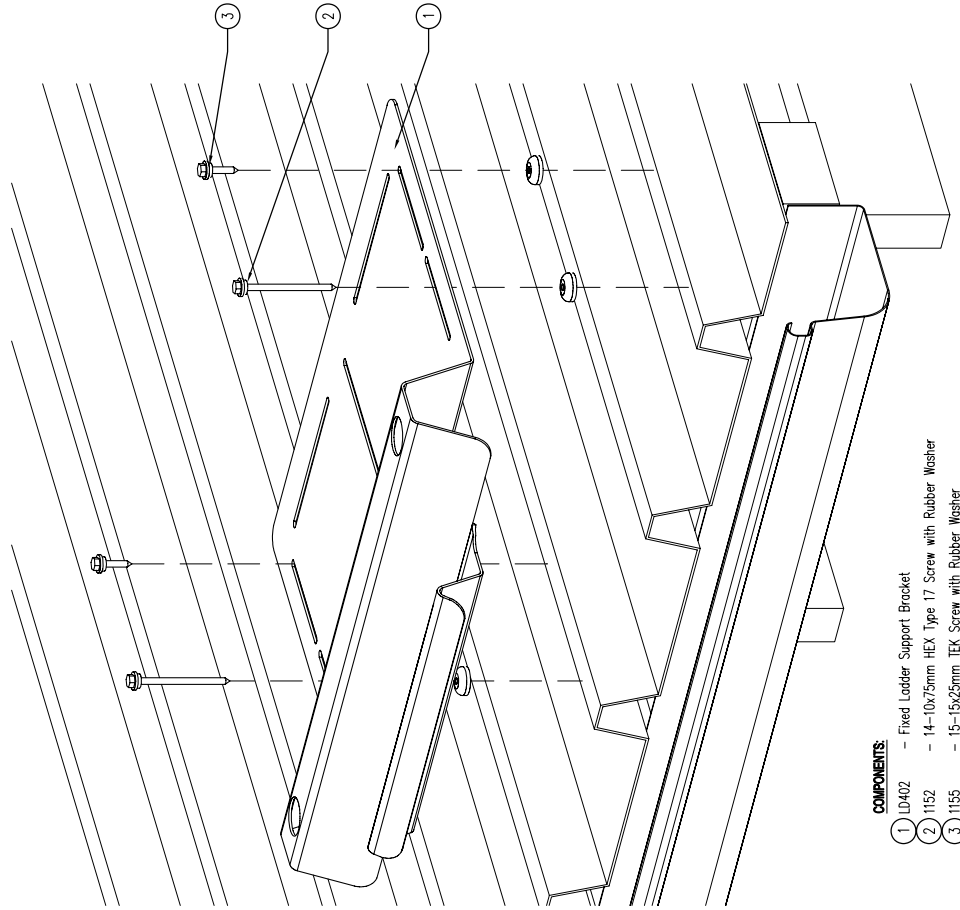

Installation Guidelines for:-

Ladder Bracket – Wall Mount /Roof Mount

Wall Mount (Code 766367)

Roof Mount (Code 766368)

Disclaimer

Installation of Safety Products

- The Manufacturer/Distributor cannot be held responsible for any product that is not installed correctly. Persons installing these Products must be approved installers. All persons installing Height Safety Products must know the 'Working At Heights' Regulations, have had Height Safety Training & be competent in all the relevant Australian Standards applicable to the work you are doing. Any installation diagrams are the manufacturers recommended methods and must be adhered to. The manufacturer/Distributor cannot be held responsible for incorrect installation documentation or procedures. The Distributor will endeavor to help and give guidance where necessary but cannot be held responsible for any 'mis-interpretations' or 'incorrect' advice. The Manufacturer/Distributor cannot warrant the structure to which the product is connected to. Assessment must be made by a qualified structural Engineer, unless it is clear to a competent person that it is structurally adequate. E&OE applies to all documentation.
- If you are uncertain and need help CALL:-

Tel: (AUS) 1300 728 672 (NZ) 0800 441 335

- COMPONENTS:**
- ① LD402 - Fixed Ladder Support Bracket
 - ② 1166 - Nylon Concrete Plug and 10-10x80mm Screw or 10mm Through Bolt

**Fixed Ladder Support Bracket - Wall Mount (Code 766367)
Installation Details**

- COMPONENTS:**
- ① LD402 - Fixed Ladder Support Bracket
 - ② 1152 - 14-10x75mm HEX Type 17 Screw with Rubber Washer
 - ③ 1155 - 15-15x25mm TEK Screw with Rubber Washer

Fixed Ladder Support Bracket (Code 766368)
Installation Details