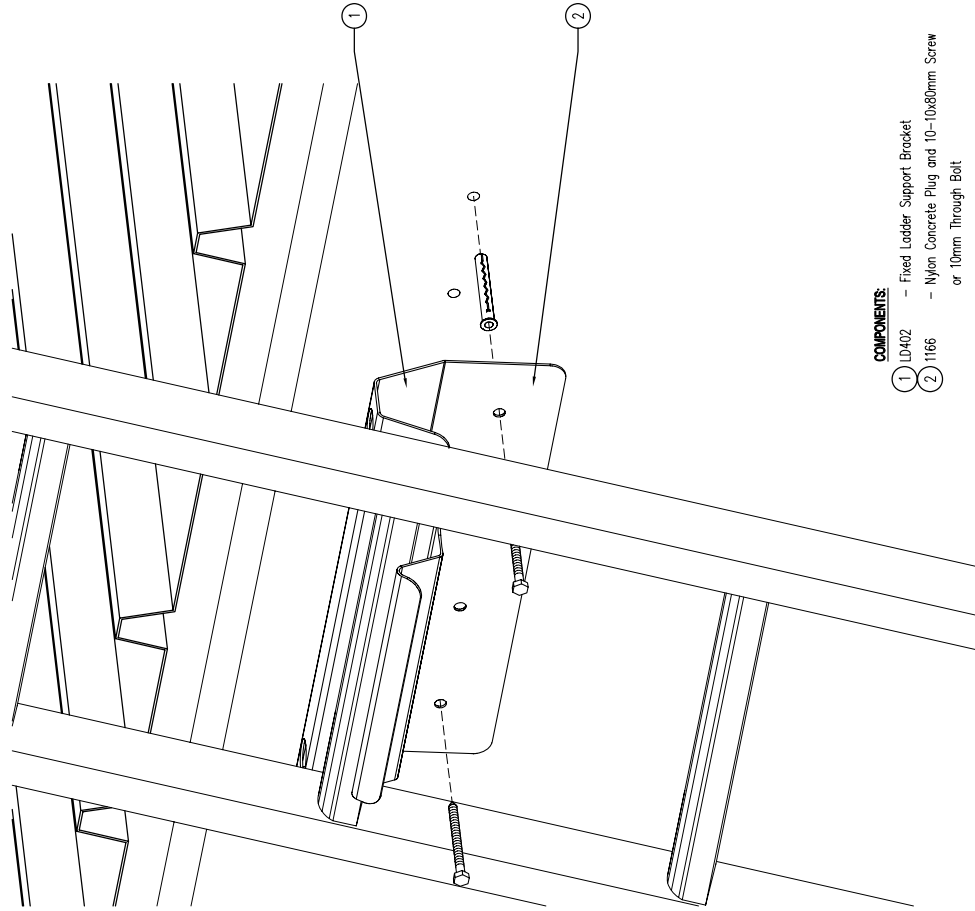

Installation Guidelines for:-

Ladder Bracket – Wall Mount /Roof Mount

Wall Mount (Code 766367)

Roof Mount (Code 766368)

Disclaimer

Installation of Safety Products

- The Manufacturer/Distributor cannot be held responsible for any product that is not installed correctly. Persons installing these Products must be approved installers. All persons installing Height Safety Products must know the 'Working At Heights' Regulations, have had Height Safety Training & be competent in all the relevant Australian Standards applicable to the work you are doing. Any installation diagrams are the manufacturers recommended methods and must be adhered to. The manufacturer/Distributor cannot be held responsible for incorrect installation documentation or procedures. The Distributor will endeavor to help and give guidance where necessary but cannot be held responsible for any 'mis-interpretations' or 'incorrect' advice. The Manufacturer/Distributor cannot warrant the structure to which the product is connected to. Assessment must be made by a qualified structural Engineer, unless it is clear to a competent person that it is structurally adequate. E&OE applies to all documentation.
- If you are uncertain and need help CALL:-

Tel: (AUS) 1300 728 672 (NZ) 0800 441 335

- COMPONENTS:**
- ① LD402 - Fixed Ladder Support Bracket
 - ② 1166 - Nylon Concrete Plug and 10-10x80mm Screw or 10mm Through Bolt

**Fixed Ladder Support Bracket - Wall Mount (Code 766367)
Installation Details**

- COMPONENTS:**
- ① LD402 - Fixed Ladder Support Bracket
 - ② 1152 - 14-10x75mm HEX Type 17 Screw with Rubber Washer
 - ③ 1155 - 15-15x25mm TEK Screw with Rubber Washer

Fixed Ladder Support Bracket (Code 766368)
Installation Details