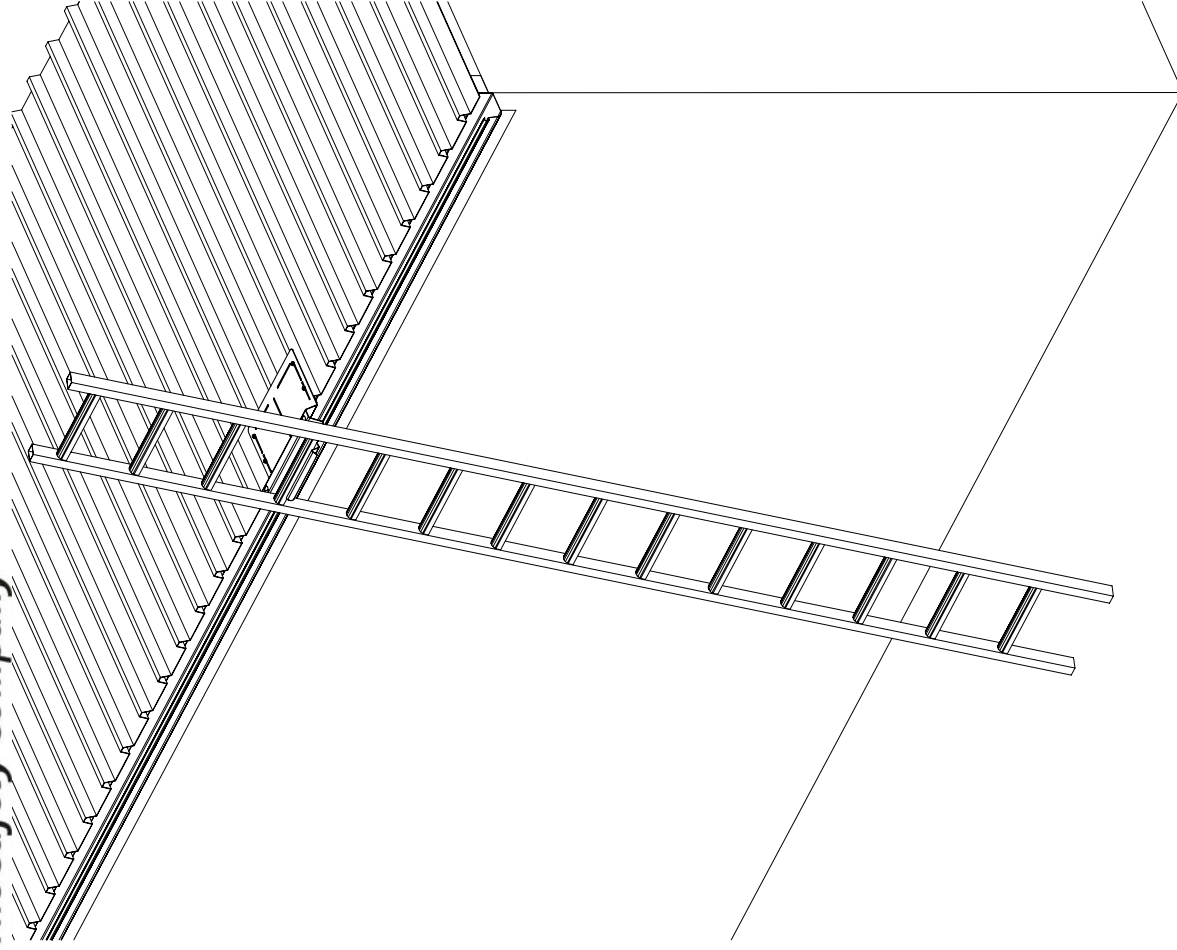

Installation Guidelines for:-

Ladder Bracket – Wall Mount /Roof Mount

Wall Mount (Code 766367)

Roof Mount (Code 766368)

Disclaimer

Installation of Safety Products

- The Manufacturer/Distributor cannot be held responsible for any product that is not installed correctly. Persons installing these Products must be approved installers. All persons installing Height Safety Products must know the 'Working At Heights' Regulations, have had Height Safety Training & be competent in all the relevant Australian Standards applicable to the work you are doing. Any installation diagrams are the manufacturers recommended methods and must be adhered to. The manufacturer/Distributor cannot be held responsible for incorrect installation documentation or procedures. The Distributor will endeavor to help and give guidance where necessary but cannot be held responsible for any 'mis-interpretations' or 'incorrect' advice. The Manufacturer/Distributor cannot warrant the structure to which the product is connected to. Assessment must be made by a qualified structural Engineer, unless it is clear to a competent person that it is structurally adequate. E&OE applies to all documentation.
- If you are uncertain and need help CALL:-

Tel: (AUS) 1300 728 672 (NZ) 0800 441 335

- COMPONENTS:**
- ① LD402 - Fixed Ladder Support Bracket
 - ② 1166 - Nylon Concrete Plug and 10-10x80mm Screw or 10mm Through Bolt

**Fixed Ladder Support Bracket - Wall Mount (Code 766367)
Installation Details**

- COMPONENTS:**
- ① LD402 - Fixed Ladder Support Bracket
 - ② 1152 - 14-10x75mm HEX Type 17 Screw with Rubber Washer
 - ③ 1155 - 15-15x25mm TEK Screw with Rubber Washer

Fixed Ladder Support Bracket (Code 766368)
Installation Details