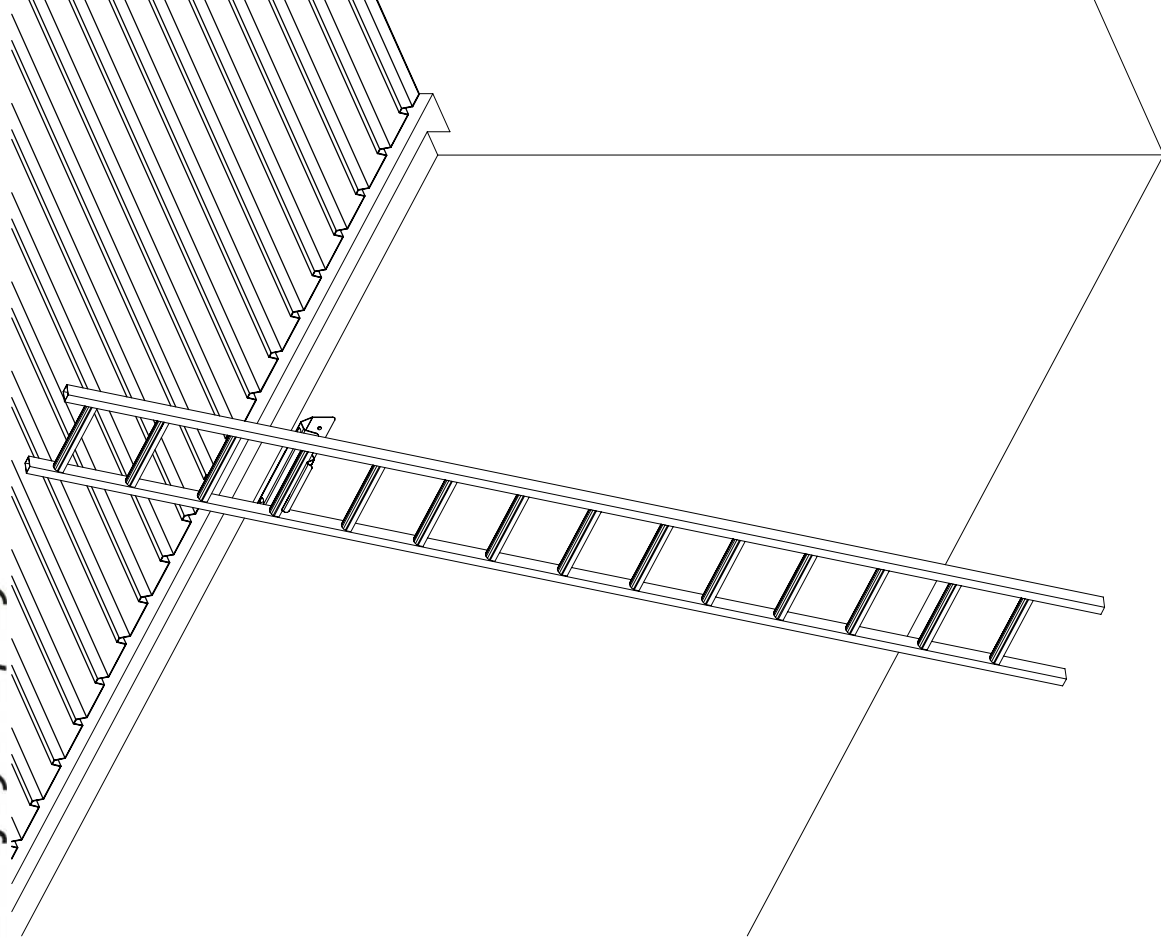

Installation Guidelines for:-

Ladder Bracket – Wall Mount /Roof Mount

Wall Mount (Code 766367)

Roof Mount (Code 766368)

Disclaimer

Installation of Safety Products

- The Manufacturer/Distributor cannot be held responsible for any product that is not installed correctly. Persons installing these Products must be approved installers. All persons installing Height Safety Products must know the 'Working At Heights' Regulations, have had Height Safety Training & be competent in all the relevant Australian Standards applicable to the work you are doing. Any installation diagrams are the manufacturers recommended methods and must be adhered to. The manufacturer/Distributor cannot be held responsible for incorrect installation documentation or procedures. The Distributor will endeavor to help and give guidance where necessary but cannot be held responsible for any 'mis-interpretations' or 'incorrect' advice. The Manufacturer/Distributor cannot warrant the structure to which the product is connected to. Assessment must be made by a qualified structural Engineer, unless it is clear to a competent person that it is structurally adequate. E&OE applies to all documentation.
- If you are uncertain and need help CALL:-

Tel: (AUS) 1300 728 672 (NZ) 0800 441 335

- COMPONENTS:**
- ① LD402 - Fixed Ladder Support Bracket
 - ② 1166 - Nylon Concrete Plug and 10-10x80mm Screw or 10mm Through Bolt

**Fixed Ladder Support Bracket - Wall Mount (Code 766367)
Installation Details**

- COMPONENTS:**
- ① LD402 - Fixed Ladder Support Bracket
 - ② 1152 - 14-10x75mm HEX Type 17 Screw with Rubber Washer
 - ③ 1155 - 15-15x25mm TEK Screw with Rubber Washer

Fixed Ladder Support Bracket (Code 766368)
Installation Details