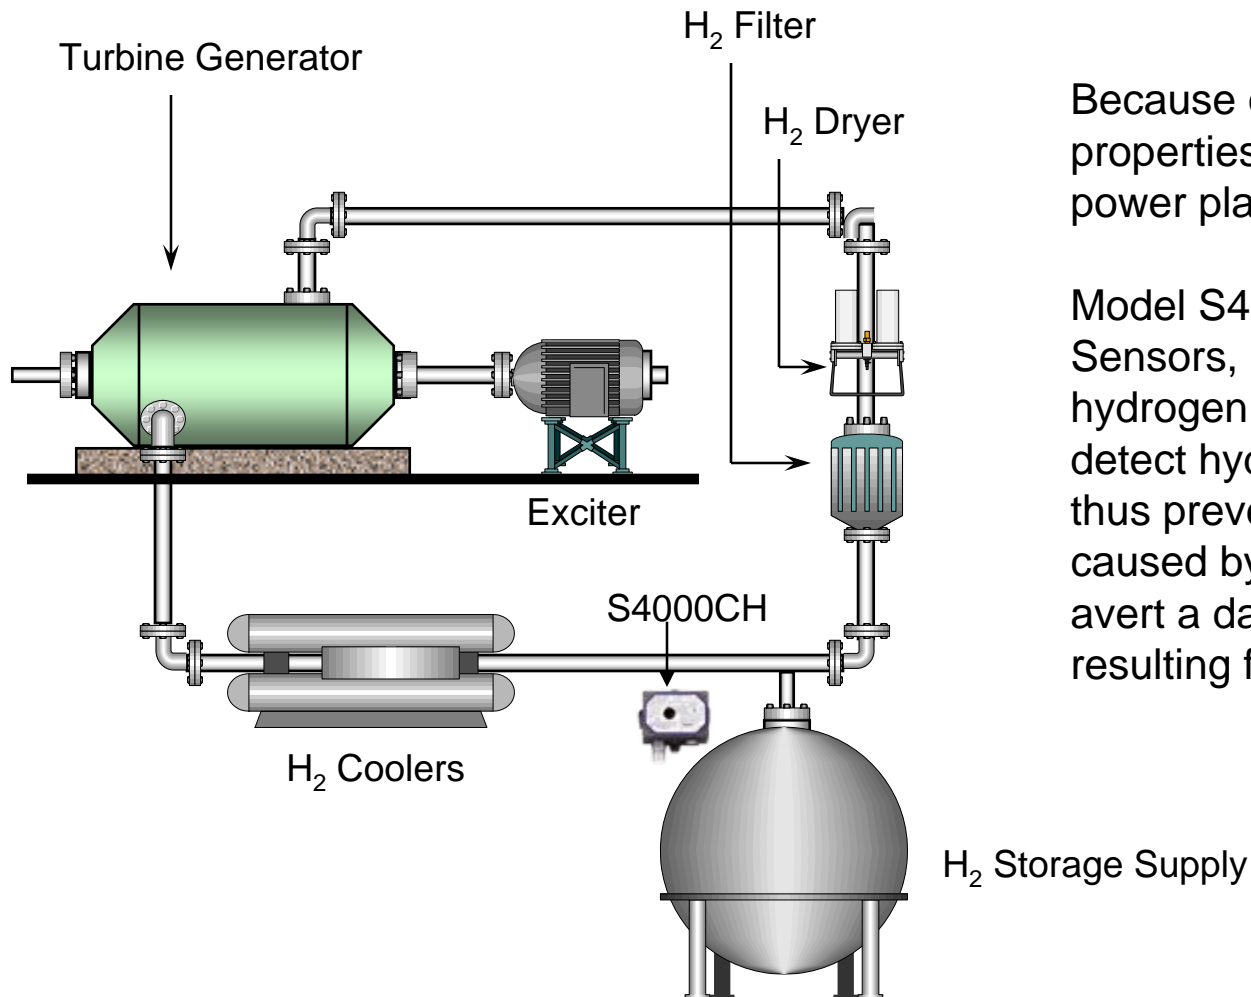

APPLICATION NOTE

Hydrogen Make Up Gas

Because of its ideal cooling properties, hydrogen is used in power plant generators.

Model S4000CH Intelligent Sensors, equipped with hydrogen specific sensors, can detect hydrogen leakage and thus prevent generator damage caused by overheating and avert a dangerous situation resulting from gas leakage.