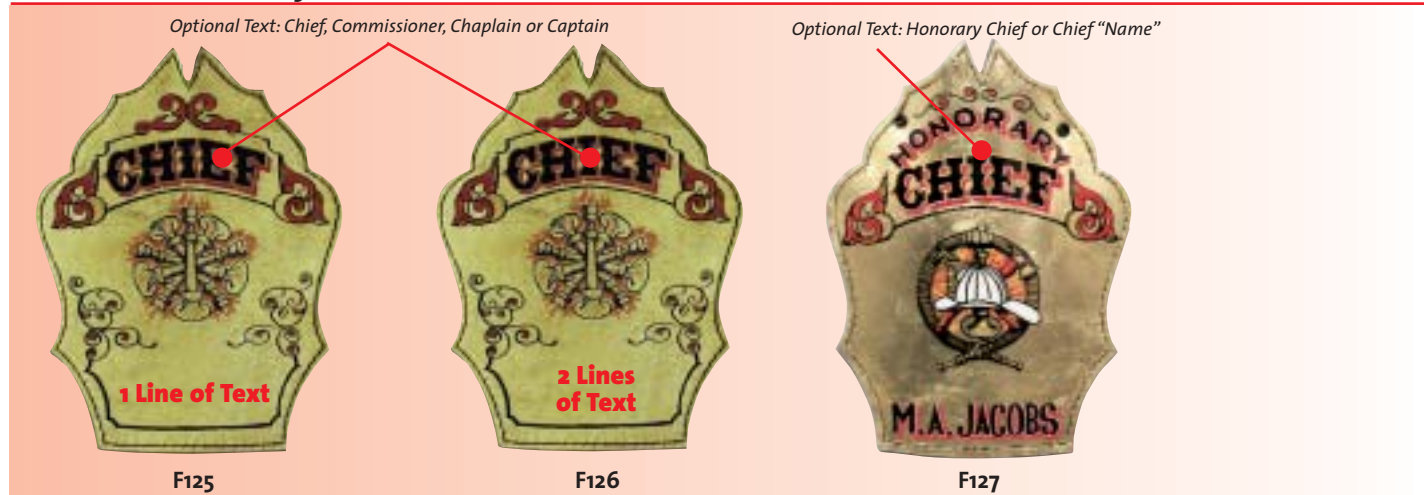

Hand-Painted Gold Leaf Fronts

- 24K gold leaf hand-applied to a leather front.
- Hand-painted lettering and graphics have an elegant, traditional look that is especially suitable for presentation helmets.
- Protective clear coat adds durability.

Standard 8" Gold Leaf