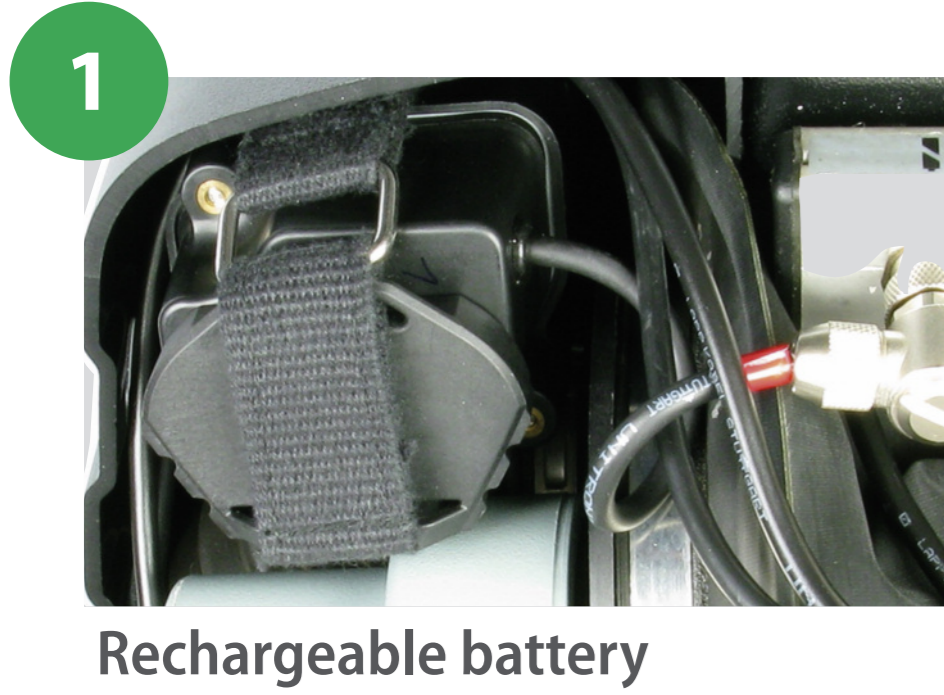

## Components

1 Rechargeable battery

2 Electronic distributor

3 Blower

4 IC-Air Control monitor

5 Sensor unit

6 Mask connector

7 KO<sub>2</sub>-canisters 4h/  
Canister training