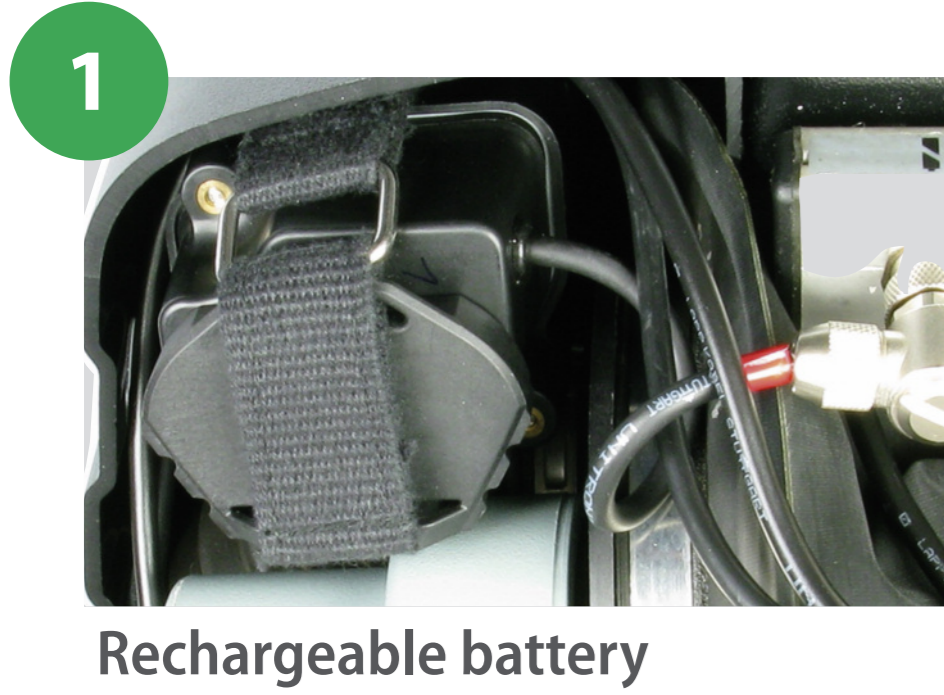

## Components

Rechargeable battery

Electronic distributor

Blower

IC-Air Control monitor

Sensor unit

Mask connector

KO<sub>2</sub>-canisters 4h/  
Canister training