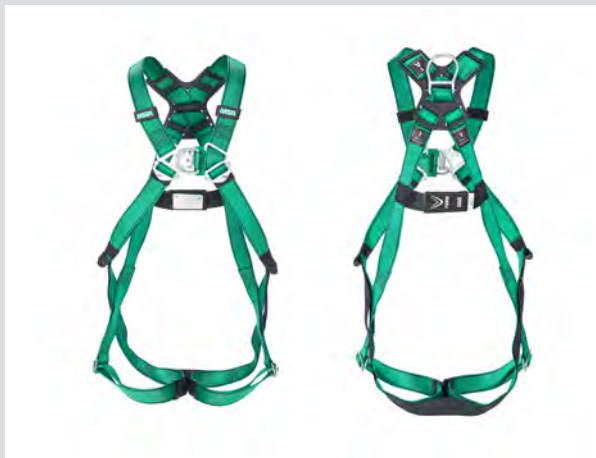

V-FORM™ Full-Body Harness

Superior Comfort

The racing style quick connect buckle allows for a close, comfortable harness fit —eliminating the need for bulky chest straps or cumbersome buckles.

Increased Flexibility

The racing style quick connect buckle creates an athletic cut, contouring the harness to the body and improving upper torso movement on the job.

Adjustability

Pull-down adjustment allows you to quickly and easily get the right fit that lasts throughout the work day.

Ease of Use

New hex style stitch patterns make finding broken threads easy when inspecting the harness.

WE KNOW WHAT'S AT STAKE.

V-FORM, Steel Hardware, Back D-Ring,
Qwik-Fit Leg Buckles
(P/N 10205333/10205334/10205335)