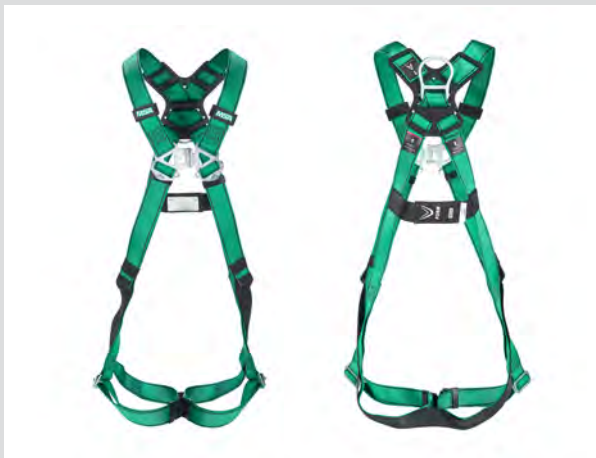

V-FORM™ Full-Body Harness

Superior Comfort

The racing style quick connect buckle allows for a close, comfortable harness fit —eliminating the need for bulky chest straps or cumbersome buckles.

Increased Flexibility

The racing style quick connect buckle creates an athletic cut, contouring the harness to the body and improving upper torso movement on the job.

Adjustability

Pull-down adjustment allows you to quickly and easily get the right fit that lasts throughout the work day.

Ease of Use

New hex style stitch patterns make finding broken threads easy when inspecting the harness.

WE KNOW WHAT'S AT STAKE.

V-FORM, Steel Hardware, Back D-Ring,
Qwik-Fit Leg Buckles
(P/N 10205333/10205334/10205335)