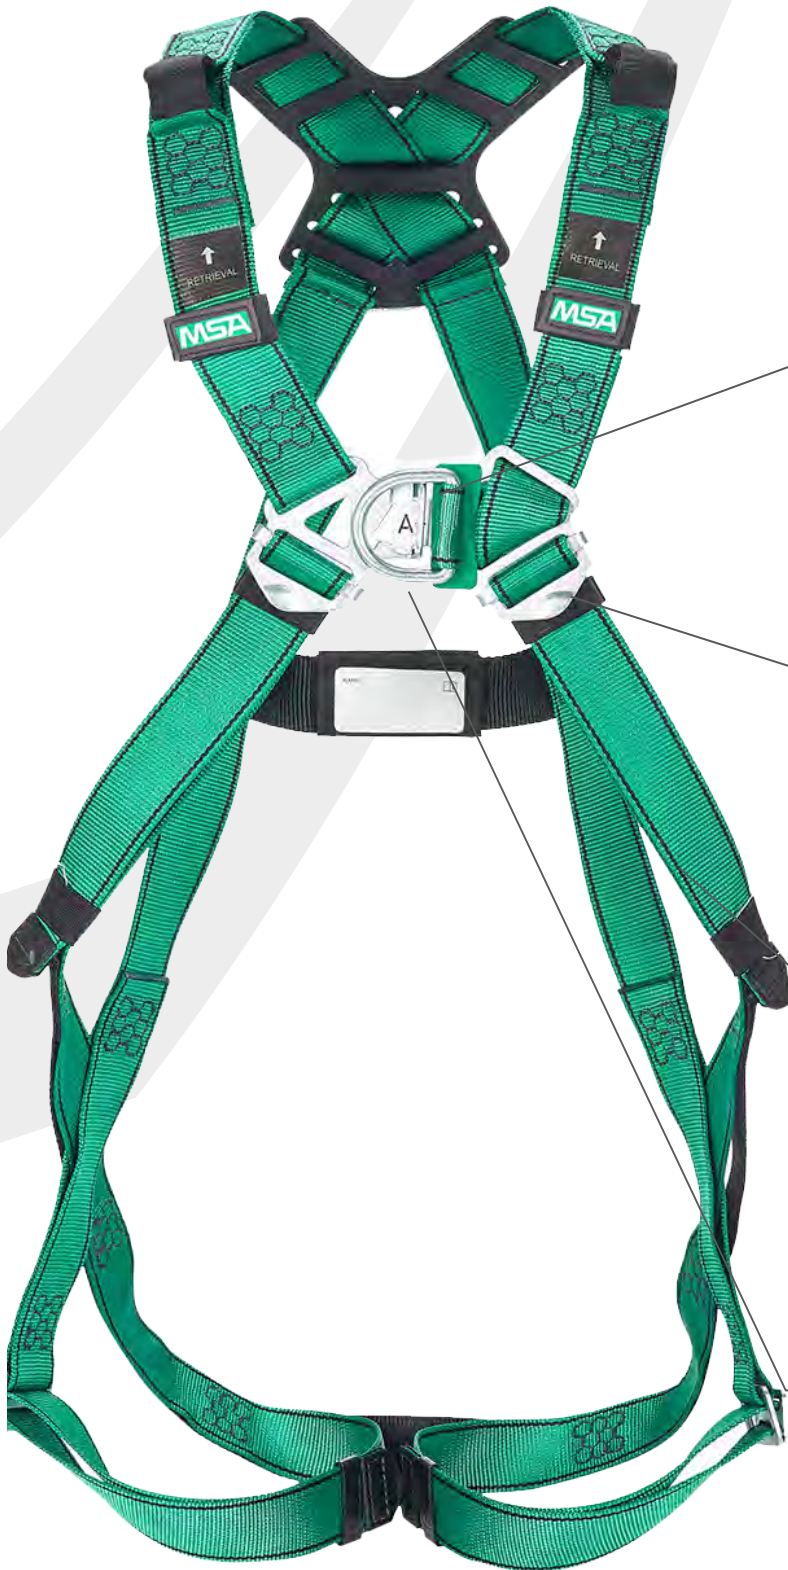

V-FORM™ Full-Body Harness

Superior Comfort

The racing style quick connect buckle allows for a close, comfortable harness fit —eliminating the need for bulky chest straps or cumbersome buckles.

Increased Flexibility

The racing style quick connect buckle creates an athletic cut, contouring the harness to the body and improving upper torso movement on the job.

Adjustability

Pull-down adjustment allows you to quickly and easily get the right fit that lasts throughout the work day.

Ease of Use

New hex style stitch patterns make finding broken threads easy when inspecting the harness.

WE KNOW WHAT'S AT STAKE.

V-FORM, Steel Hardware, Back D-Ring,
Qwik-Fit Leg Buckles
(P/N 10205333/10205334/10205335)