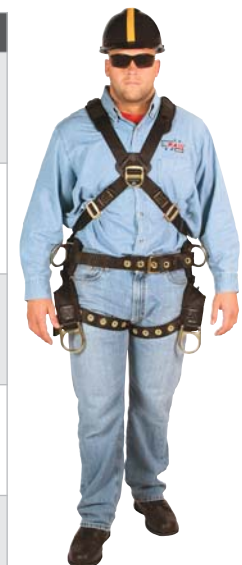

Old P/N	Short Text Description	New P/N	Long Text Description
SSH91720C301	TOWER HARNESS / SADDLE / BELT CSA	10048348	TechnaCurv Tower Harness w/integral backpad, Vest-Style, BACK, HIP & CHEST D-rings, Tongue Buckle leg straps, Qwik-Fit chest strap, Shoulder Padding, Standard (STD), Padded Saddle
SSH91725A001	TOWER HARNESS, 917 STYLE, X-SML, CSA	10048348	TechnaCurv Tower Harness w/integral backpad, Vest-Style, BACK, HIP & CHEST D-rings, Tongue Buckle leg straps, Qwik-Fit chest strap, Shoulder Padding, Standard (STD), Padded Saddle
SSH91725B001	TOWER HARN / SML / SADDLE / BELT CSA	10048348	TechnaCurv Tower Harness w/integral backpad, Vest-Style, BACK, HIP & CHEST D-rings, Tongue Buckle leg straps, Qwik-Fit chest strap, Shoulder Padding, Standard (STD), Padded Saddle
SSH91725C001	TOWER HARN / MED / SADDLE / BELT CSA	10048348	TechnaCurv Tower Harness w/integral backpad, Vest-Style, BACK, HIP & CHEST D-rings, Tongue Buckle leg straps, Qwik-Fit chest strap, Shoulder Padding, Standard (STD), Padded Saddle
SSH91725D001	TOWER HARN / LGE / SADDLE / BELT CSA	10048348	TechnaCurv Tower Harness w/integral backpad, Vest-Style, BACK, HIP & CHEST D-rings, Tongue Buckle leg straps, Qwik-Fit chest strap, Shoulder Padding, Standard (STD), Padded Saddle
SSH91725E001	TOWER HARN / XL / SADDLE / BELT CSA	10048349	TechnaCurv Tower Harness w/integral backpad, Vest-Style, BACK, HIP & CHEST D-rings, Tongue Buckle leg straps, Qwik-Fit chest strap, Shoulder Padding, X-Large (XLG), Padded Saddle
SSH91725B301	TOWER HARNESS / SADDLE / BELT CSA	CUSTOM	Available through Custom Products*
SSH91725C301	TOWER HARNESS / SADDLE / BELT CSA	CUSTOM	Available through Custom Products*
SSH91725D301	TOWER HARNESS / SADDLE / BELT CSA	CUSTOM	Available through Custom Products*
SSH91725E301	TOWER HARNESS / SADDLE / BELT CSA	CUSTOM	Available through Custom Products*