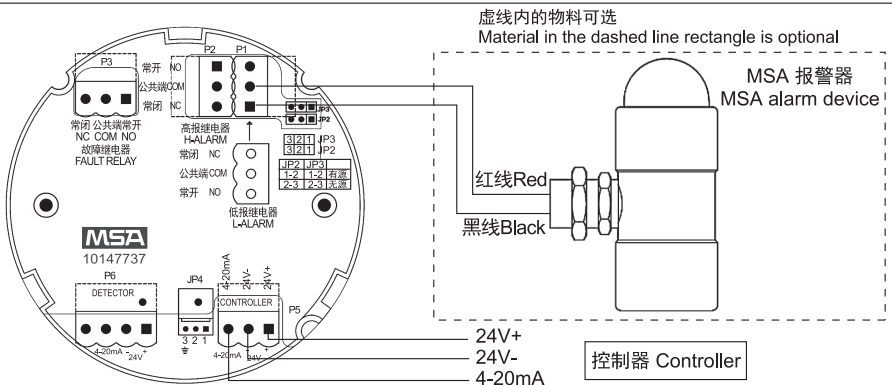

PrimaX IR SS 气体探测器快速启动指南

Quick Start Guide for PrimaX IR SS Gas Detector

警告 Warning!

快速启动指南不能替代操作手册，使用设备时务必阅读和遵守操作手册，特别是其中的安全说明以及设备使用和操作说明。

This Quick Start Guide can not replace the user manual, must read and comply with the user manual when using this device, especially the safety instruction and the use and operation instruction of the device in the manual.

安装操作请参照以下安装示意图：
Please refer to below mounting drawing for installation:

Exploded view of PrimaX IR SS Mounting
PrimaX IR SS 安装示意图

连接 Connection

PrimaX IR SS接线图 PrimaX IR SS wiring diagram

PrimaX IR SS 气体探测器快速启动指南

Quick Start Guide for PrimaX IR SS Gas Detector

1: 显示窗口 Display Window	4: 遥控接收器 Remote Controller
2: 正常指示灯 Normal condition indication	5: 低报警指示灯 Low alarm indication
3: 故障指示灯 Fault alarm indication	6: 高报警指示灯 High alarm indication