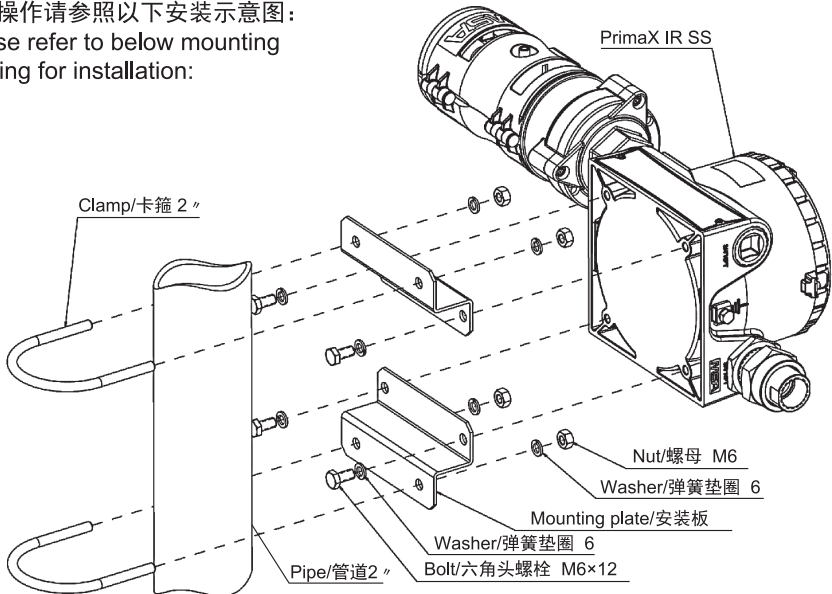

安装操作请参照以下安装示意图：
Please refer to below mounting drawing for installation:

Exploded view of PrimaX IR SS Mounting
PrimaX IR SS 安装示意图

连接 Connection

PrimaX IR SS接线图 PrimaX IR SS wiring diagram

PrimaX IR SS 气体探测器快速启动指南

Quick Start Guide for PrimaX IR SS Gas Detector

1: 显示窗口 Display Window	4: 遥控接收器 Remote Controller
2: 正常指示灯 Normal condition indication	5: 低报警指示灯 Low alarm indication
3: 故障指示灯 Fault alarm indication	6: 高报警指示灯 High alarm indication