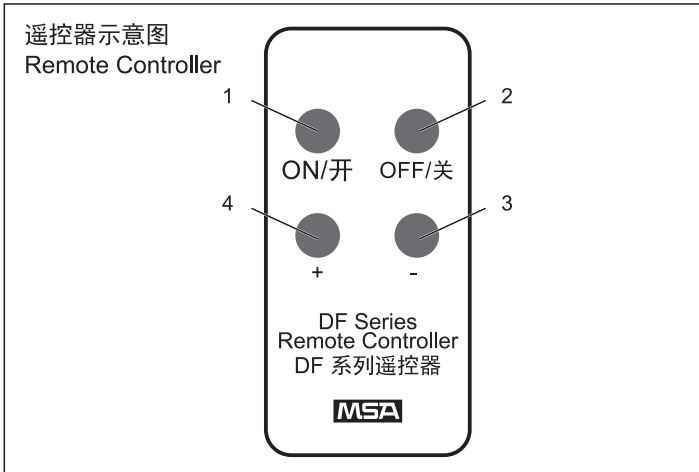

1: 确认键(ON/开) / Confirm(ON/开)	3: 下移键(-) / DOWN(-)
2: 退出键(OFF/关) / Escape(OFF/关)	4: 上移键(+)/ UP(+)