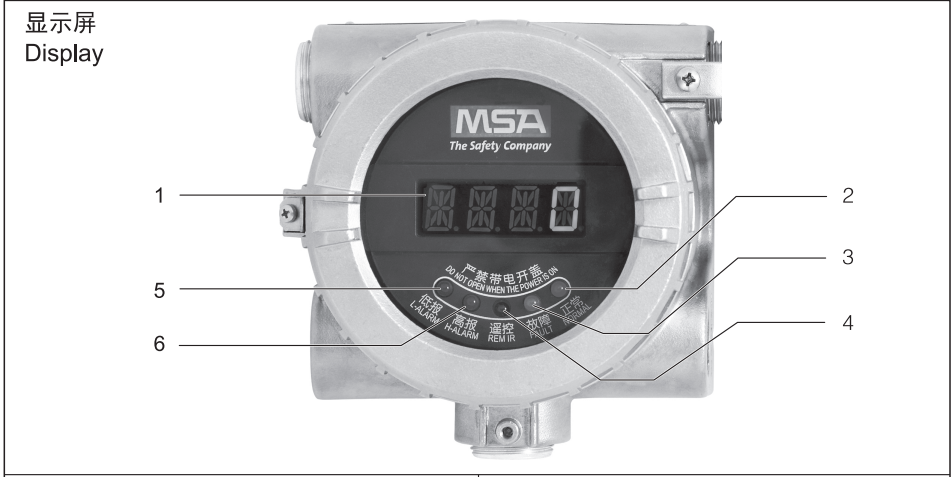

安装操作请参照以下安装示意图：
Please refer to below mounting drawing for installation:

Exploded view of PrimaX IR SS Mounting
PrimaX IR SS 安装示意图

连接 Connection

PrimaX IR SS接线图 PrimaX IR SS wiring diagram

PrimaX IR SS 气体探测器快速启动指南

Quick Start Guide for PrimaX IR SS Gas Detector

1: 显示窗口 Display Window	4: 遥控接收器 Remote Controller
2: 正常指示灯 Normal condition indication	5: 低报警指示灯 Low alarm indication
3: 故障指示灯 Fault alarm indication	6: 高报警指示灯 High alarm indication