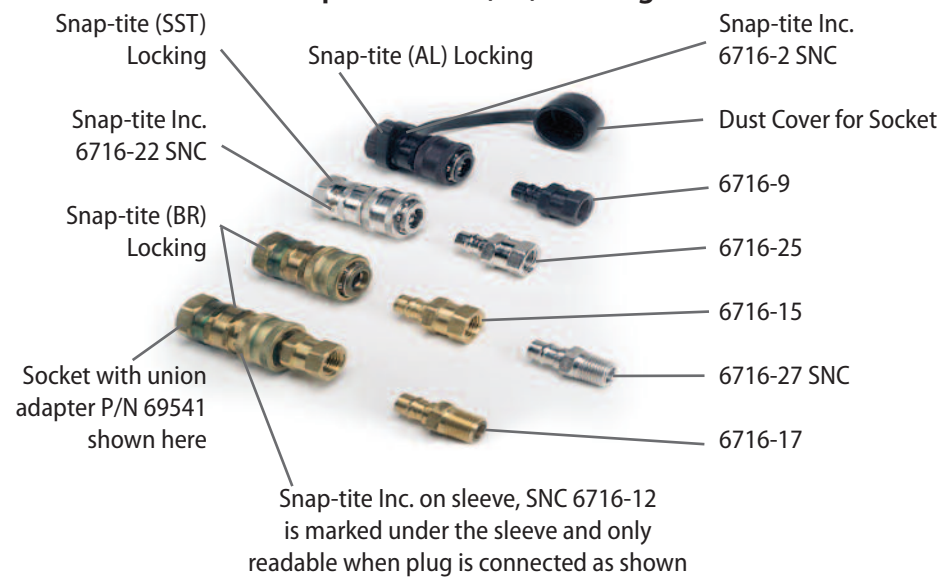

Snap-tite Aluminum (AL) Locking Snap-tite Stainless Steel (SST) Locking Snap-tite Brass (BR) Locking