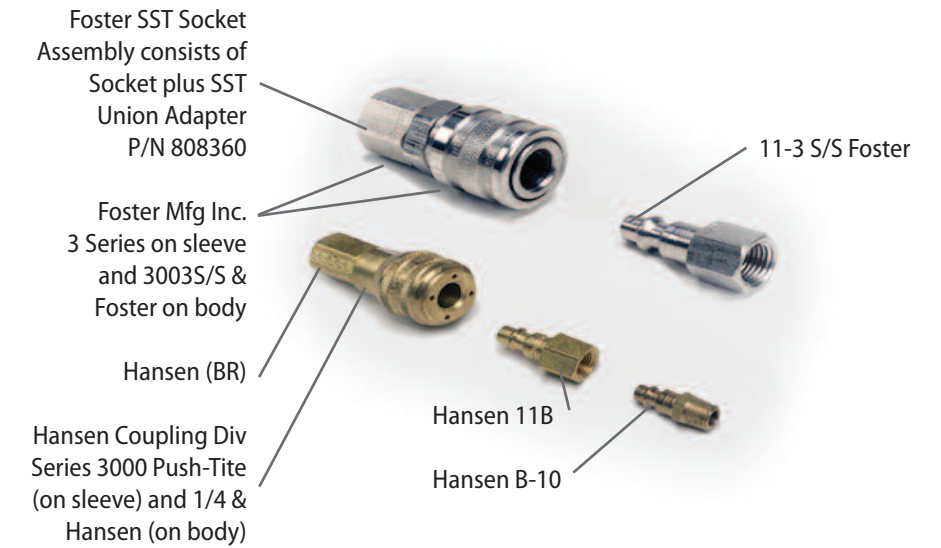

## Quick-Disconnect Fittings for MSA Air-Line Respirators

### Foster / Schrader Interchange

Brand	Socket Assembly	Socket	Male Plug w/ 1/4" Female npt	Male Plug w/ 1/4" npt Male	Dust Cover Socket	Dust Cover Plug
Foster Steel <b>B</b>	467044	628770	55716	56549	59686	486289
Foster (SST) <b>B</b>	801016	636459	636460	None	59686	486289
Schrader <b>B</b>	467044	628770	55716	56549	59686	486289

### Foster Stainless Steel (SST)

Brand	Socket Assembly	Socket	Male Plug w/ 1/4" Female npt	Male Plug w/ 1/4" npt Male	Dust Cover Socket	Dust Cover Plug
Foster (SST) <b>D</b>	800805	636473	637851	None	None	None
Hansen (BR) <b>D</b>	471501	630311	630313	630312	637234	634686