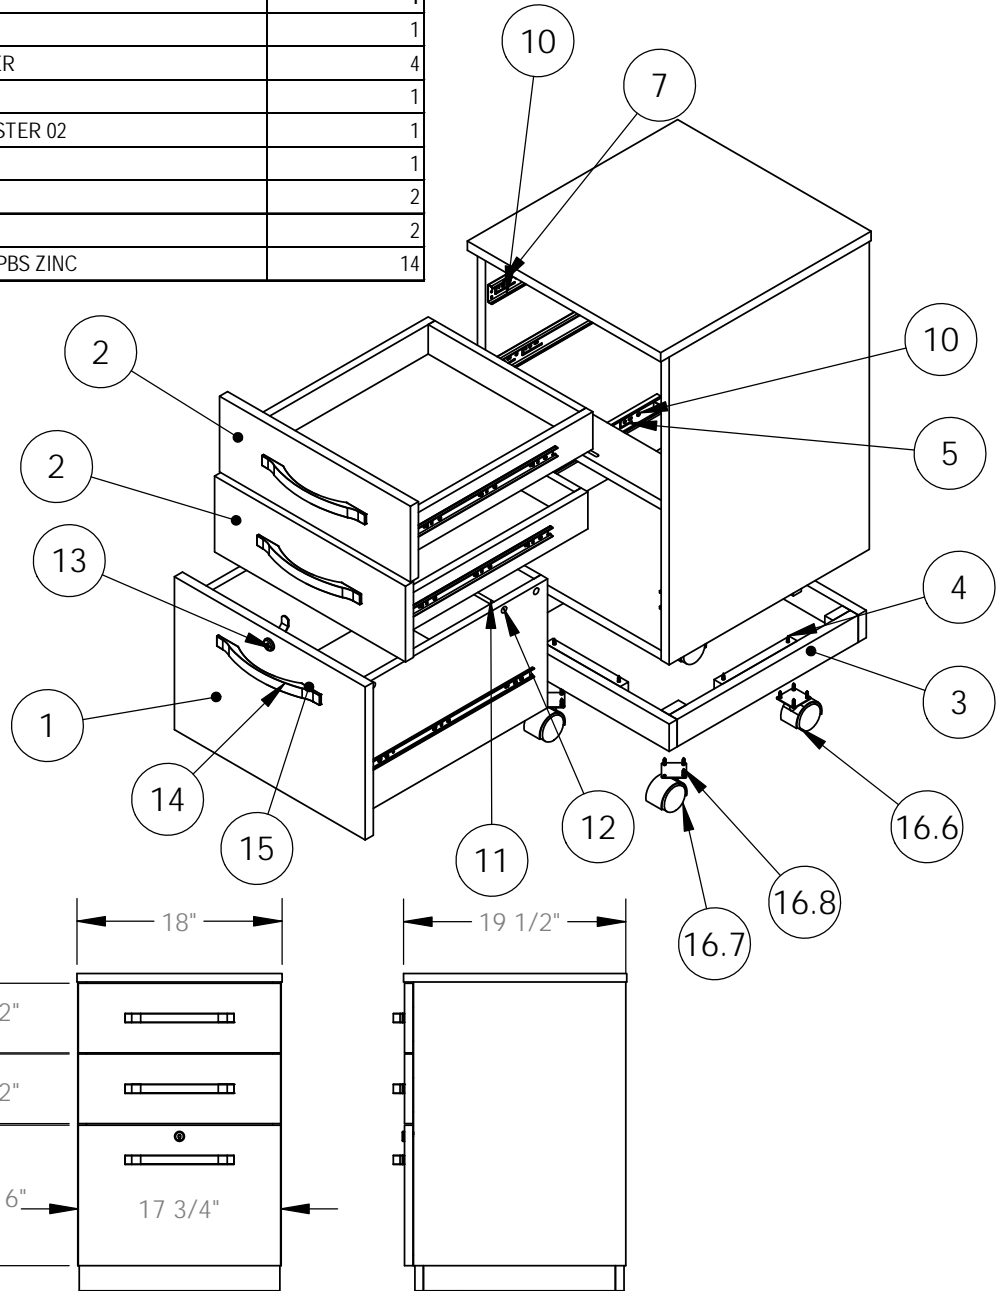

# SM202-PART LIST

NUMBER	PART NUMBER	DESCRIPTION	# PER SKU
1	P12-092-F75-03	FILE DRAWER	1
2	P12-094-F75-05	GENERIC DRAWER	2
3	P12-163-F75-01	PLINTH BASE	1
4	P29-MODZ08X0125	#8 X 1 1/4 PHIL RND WASHER SCREW	8
5	P02-TELE16BCZ	TOPSLIDE 16" TELESCOPE SLIDE CASE 75#	2
6	P02-TELE16BDZ	TOPSLIDE 16" TELESCOPE SLIDE DRAWER 75#	2
7	P02-TELE14BCZ	TOPSLIDE 14" TELESCOPE SLIDE CASE 75#	4
8	P02-TELE14BDZ	TOPSLIDE 14" TELESCOPE SLIDE DRAWER 75#	4
9	P29-PANZ06X0044	6 X 7/16 PHIL PAN ZINC SCREW	36
10	P29-EURO6.3X14M	14 MM EUROSREW (GUIA)	12
11	P03-FILE.B.1506	FILE BARS - 15 3/16 (EA)	2
12	P03-FILE.B.CAP	FILE CAP	3
13	P03-LOCK.0138Z	CAM LOCK 1 3/8" BLACK	1
14	P03-PULL.ME02	PULL FOR MILLENNIUM (COLOR SILVER)	3
15	P29-TR8-34X0100B		6
<b>16</b>	<b>P12-960-F75-01</b>	<b>HARDWARE BAG</b>	<b>1</b>
16.1	P03-KEY-637		1
16.2	P03-LEVELERS.02	HEX HEAD LEVELER	4
16.3	P06-INST.HEXLEV		1
16.4	P06-INST.CASTER.02	INSTRUCTION CASTER 02	1
16.5	P33-8X12POLY	8 X 12 POLYBAG	1
16.6	P03-5000	2" FIX CASTER	2
16.7	P03-5001	2" Swivel CASTER	2
16.8	P29-FLTZ06X0063	6 X 5/8 PHIL FLAT PBS ZINC	14

MODEL: