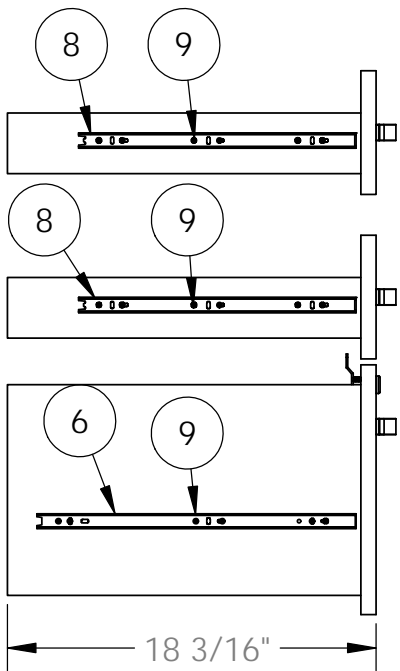

# SM202-PART LIST

NUMBER	PART NUMBER	DESCRIPTION	# PER SKU
1	P12-092-F75-03	FILE DRAWER	1
2	P12-094-F75-05	GENERIC DRAWER	2
3	P12-163-F75-01	PLINTH BASE	1
4	P29-MODZ08X0125	#8 X 1 1/4 PHIL RND WASHER SCREW	8
5	P02-TELE16BCZ	TOPSLIDE 16" TELESCOPE SLIDE CASE 75#	2
6	P02-TELE16BDZ	TOPSLIDE 16" TELESCOPE SLIDE DRAWER 75#	2
7	P02-TELE14BCZ	TOPSLIDE 14" TELESCOPE SLIDE CASE 75#	4
8	P02-TELE14BDZ	TOPSLIDE 14" TELESCOPE SLIDE DRAWER 75#	4
9	P29-PANZ06X0044	6 X 7/16 PHIL PAN ZINC SCREW	36
10	P29-EURO6.3X14M	14 MM EUROSREW (GUIA)	12
11	P03-FILE.B.1506	FILE BARS - 15 3/16 (EA)	2
12	P03-FILE.B.CAP	FILE CAP	3
13	P03-LOCK.0138Z	CAM LOCK 1 3/8" BLACK	1
14	P03-PULL.ME02	PULL FOR MILLENNIUM (COLOR SILVER)	3
15	P29-TR8-34X0100B		6
<b>16</b>	<b>P12-960-F75-01</b>	<b>HARDWARE BAG</b>	<b>1</b>
16.1	P03-KEY-637		1
16.2	P03-LEVELERS.02	HEX HEAD LEVELER	4
16.3	P06-INST.HEXLEV		1
16.4	P06-INST.CASTER.02	INSTRUCTION CASTER 02	1
16.5	P33-8X12POLY	8 X 12 POLYBAG	1
16.6	P03-5000	2" FIX CASTER	2
16.7	P03-5001	2" Swivel CASTER	2
16.8	P29-FLTZ06X0063	6 X 5/8 PHIL FLAT PBS ZINC	14

MODEL: