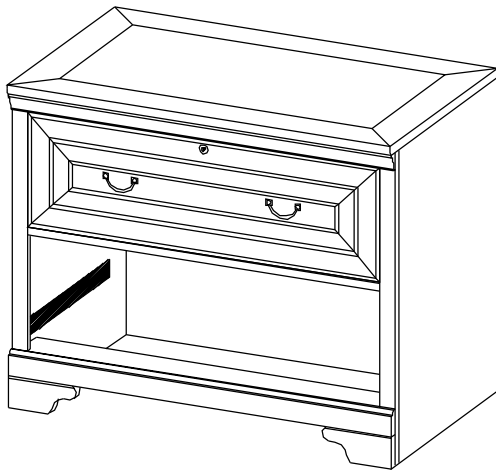

ASSEMBLY INSTRUCTIONS

aspenhome

Distributed by Furniture Values International, LLC

ITEM NO: I40-331 Lateral File Cabinet

COMPONENT LIST

Key

4 Pcs

Take this skid
off and discard.

Remove the wood screws on
the back panel of drawer box
to remove the rod loops and
file rods if necessary.

Key for
file lock.