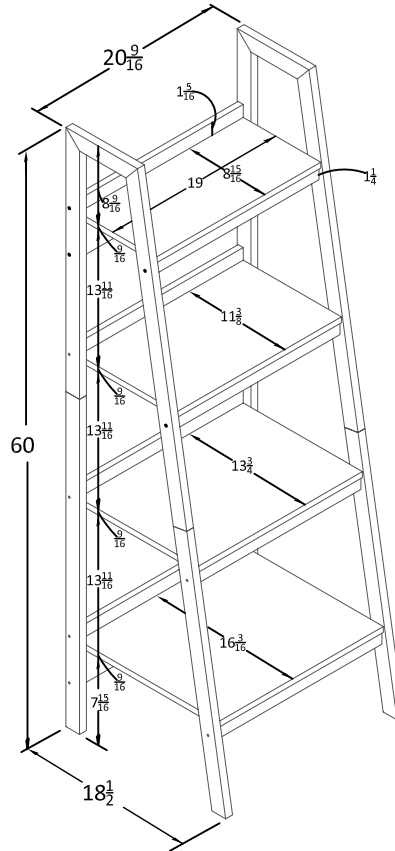

# 2 Pack Ladder Bookcase (Metal Frame)

Model Number:9482096

Finish: Black Espresso/Black

OVERALL PRODUCT SIZE(in inches)

Bookcase:20 $\frac{9}{16}$ "(W)\* 18 $\frac{1}{2}$ " (D)\* 60"(H)

## MAXIMUM WEIGHT CAPACITIES