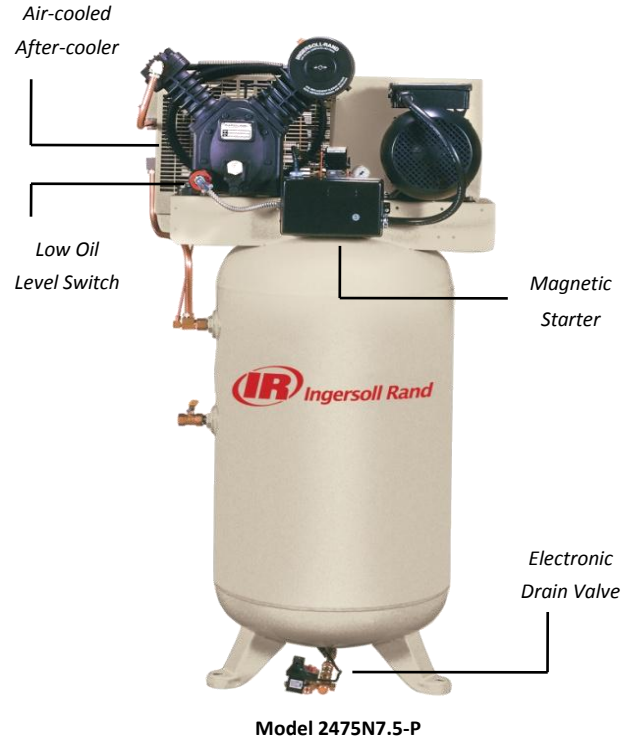

Ingersoll Rand Type 30 Air Compressors

Legendary Performance

Why Ingersoll Rand?

- 100% Cast Iron Pump for Durability
- 100% Continuous Duty Rating - designed to run 24 hours a day
- Two Year Warranty with Purchase of Start-Up Kit
- 175 Maximum PSI for greater storage capabilities
- Classic Twin Piston "V-Style" Pump Design for Cool Operation
- Nation-wide Service Coverage

"Value" Package models include:

- Industrial Grade ODP motor
- Magenetic Motor Starter
- ASME Rated Storage Tank

"Value Plus" Package models ALSO Include:

- Air-Cooled After-Cooler - Removes 70% of moisture from the air
- Electronic Drain Valve - Automatically drains water from the tank

"Premium" Package models ALSO Include:

- Air-Cooled After-Cooler - Removes 70% of moisture from the air
- Electronic Drain Valve - Automatically drains water from the tank
- Low Oil Level Switch - Protect pump from running in a low oil condition