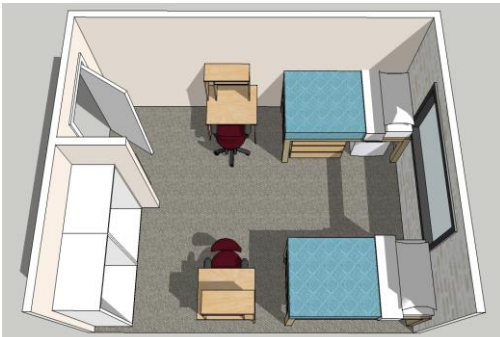

Villa del Puente