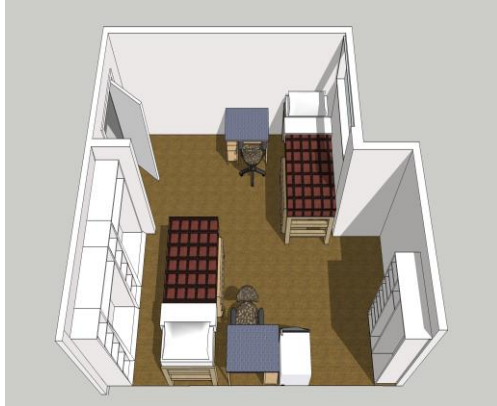

Arizona-Sonora – Double