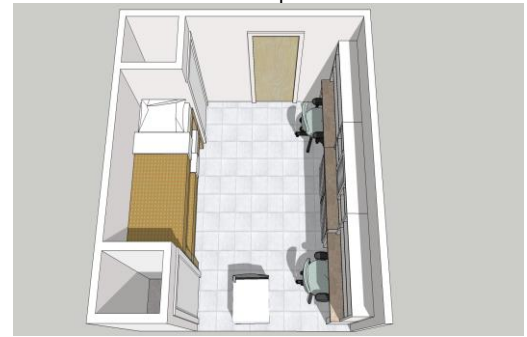

Yavapai

Shop online at bedbathbeyond.com/shopforcollege