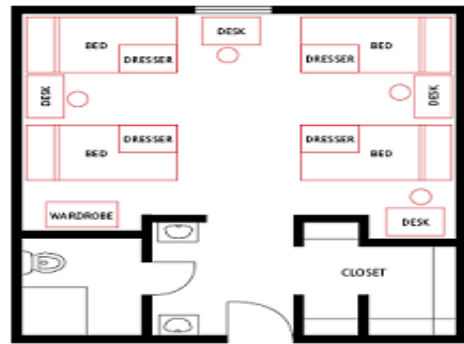

Rawls Eller Lodge – Quadruple