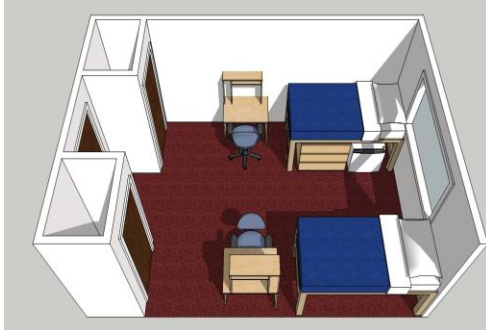

Navajo-Pinal (Stadium)