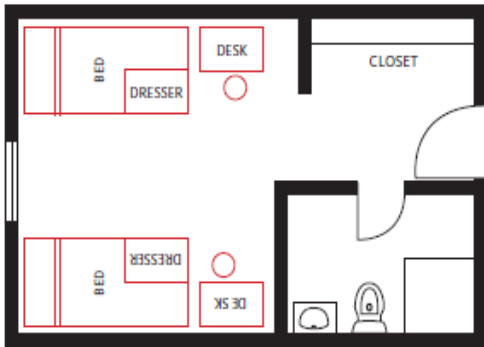

Rawls Eller Lodge – Double