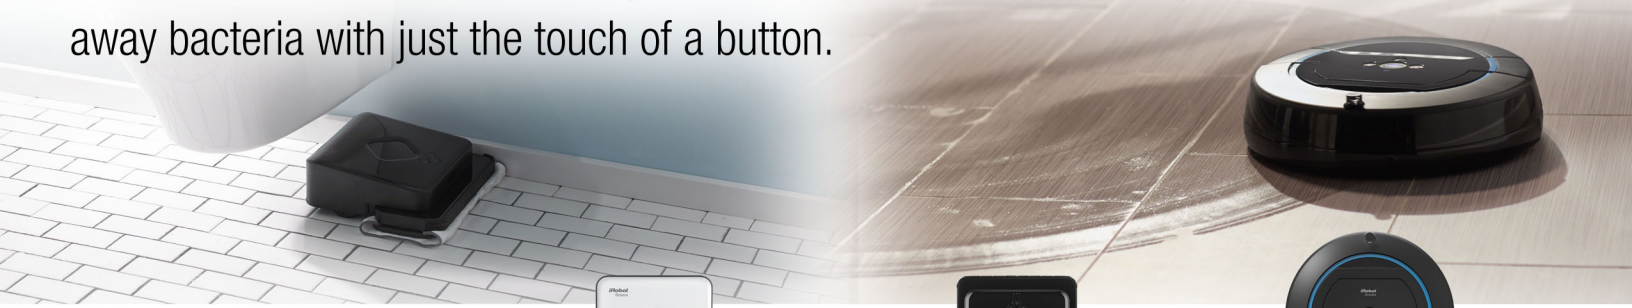

# Beautiful Hard Floors At the Touch of a Button

Some hard floors get dirty...and some get really dirty. Braava™ Floor Mopping Robots tackle dust, daily dirt and smudges so you can enjoy gleaming hard floors every day. And with the Scooba® Floor Scrubbing Robot, you can take on the toughest messes and wash away bacteria with just the touch of a button.

**Braava™ 320 Floor Mopping Robot**

**Braava™ 380t Floor Mopping Robot**

**Scooba® 450 Floor Scrubbing Robot**

Dry & damp mopping modes for gleaming hardwood, stone and tile floors, every day the easy way

Perfect for larger spaces, dry & long-lasting damp mopping for gleaming hardwood, stone and tile floors, every day the easy way

Featuring new pre-soak technology, tackles tough messes and washes away bacteria for brilliantly scrubbed hard floors, the easy way